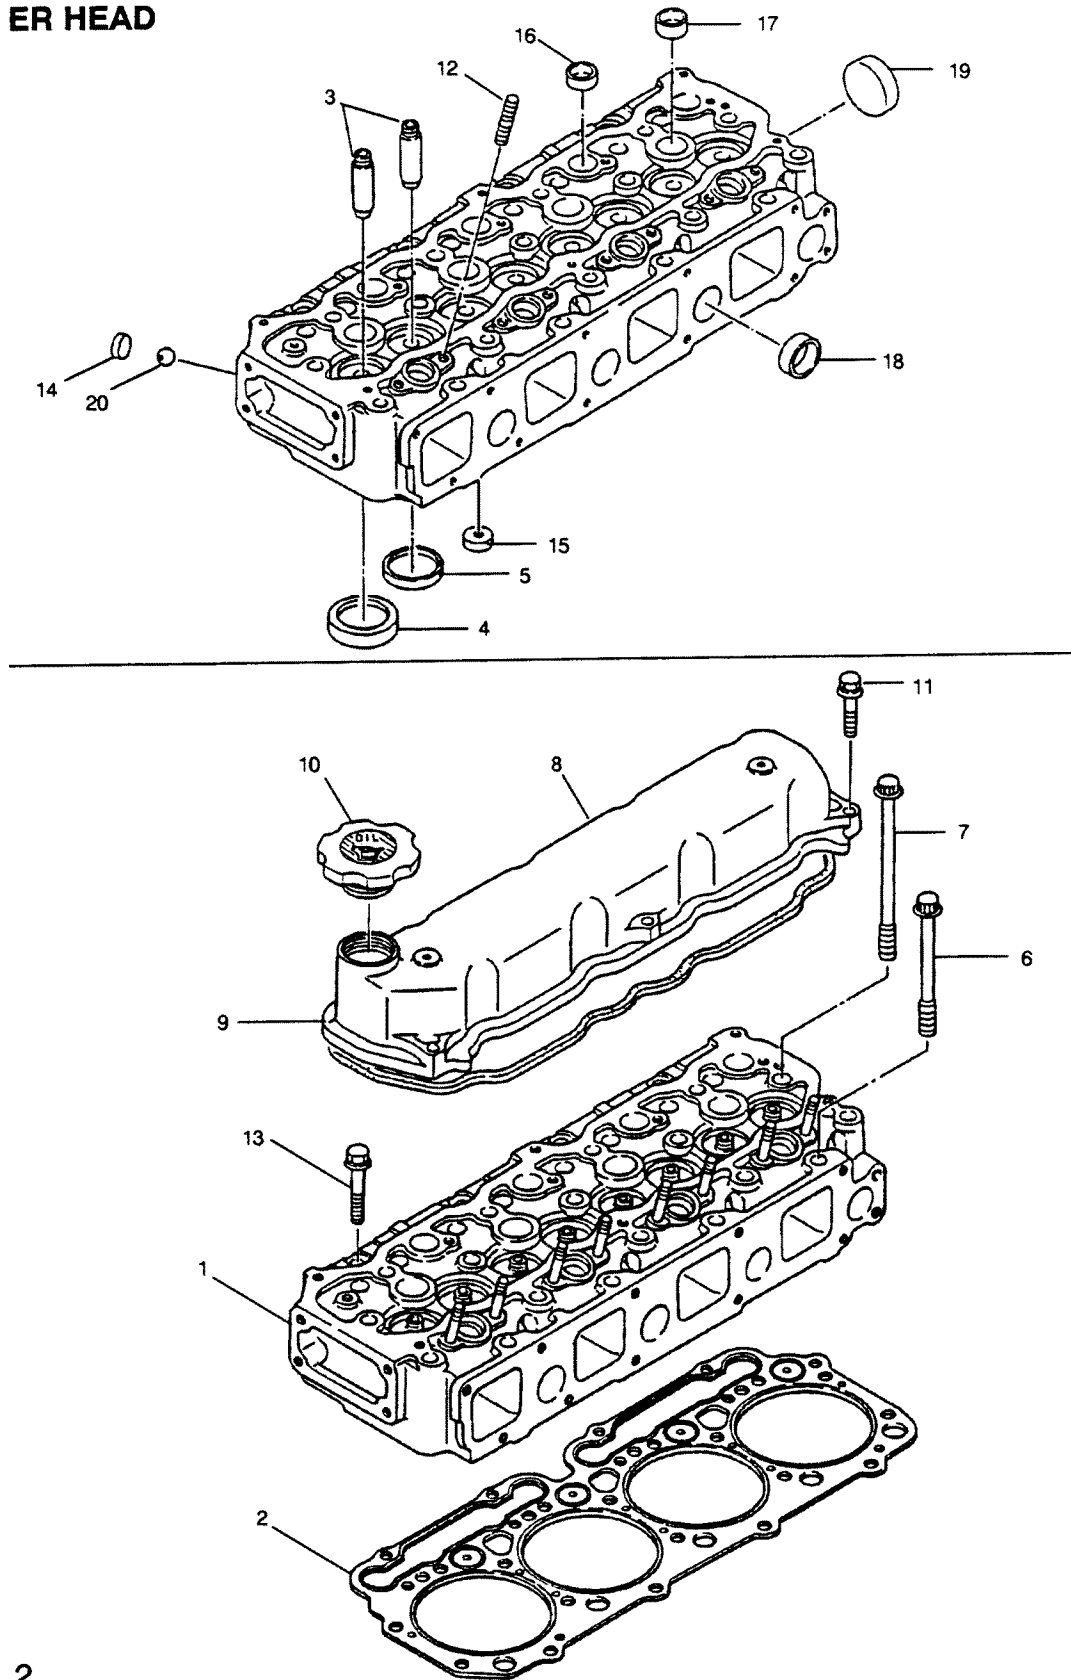

CYLINDER HEAD

ER HEAD

2

CYLINDER HEAD

REF. NO.	PART NO.	SYM.	QTY.	DESCRIPTION
1	831103400		1	CYLINDER HEAD - BARE
2	831151821		1	GASKET, CYLINDER HEAD
3	831221140		AR	BUSHING, VALVE GUIDE REPAIR
4	831311210		4	SEAT, VALVE - INTAKE
5	831351320		4	SEAT, VALVE - EXHAUST
6	831851440		13	BOLT, CYLINDER HEAD
7	831851450		5	BOLT, CYLINDER HEAD
8	832111940		1	COVER, CYLINDER HEAD
9	832131550		1	GASKET, CYLINDER HEAD COVER
10	831081100		1	CAP, OIL FILLER
11	839108351		6	BOLT, COVER
12	831108750		8	STUD, NOZZLE
13	831110401		4	BOLT
14	833914101		4	PLUG, CUP
15	833922107		4	PLUG, CUP
16	833924103		4	PLUG, CUP
17	833926102		4	PLUG, CUP
18	833930105		4	PLUG, CUP
19	833950103		1	PLUG, CUP
20	830005080		4	BALL