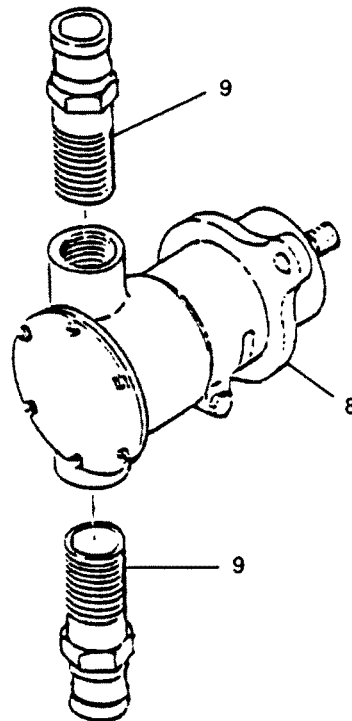

NOTE: FOR PARTS NOT SHOWN SEE PARTS LIST