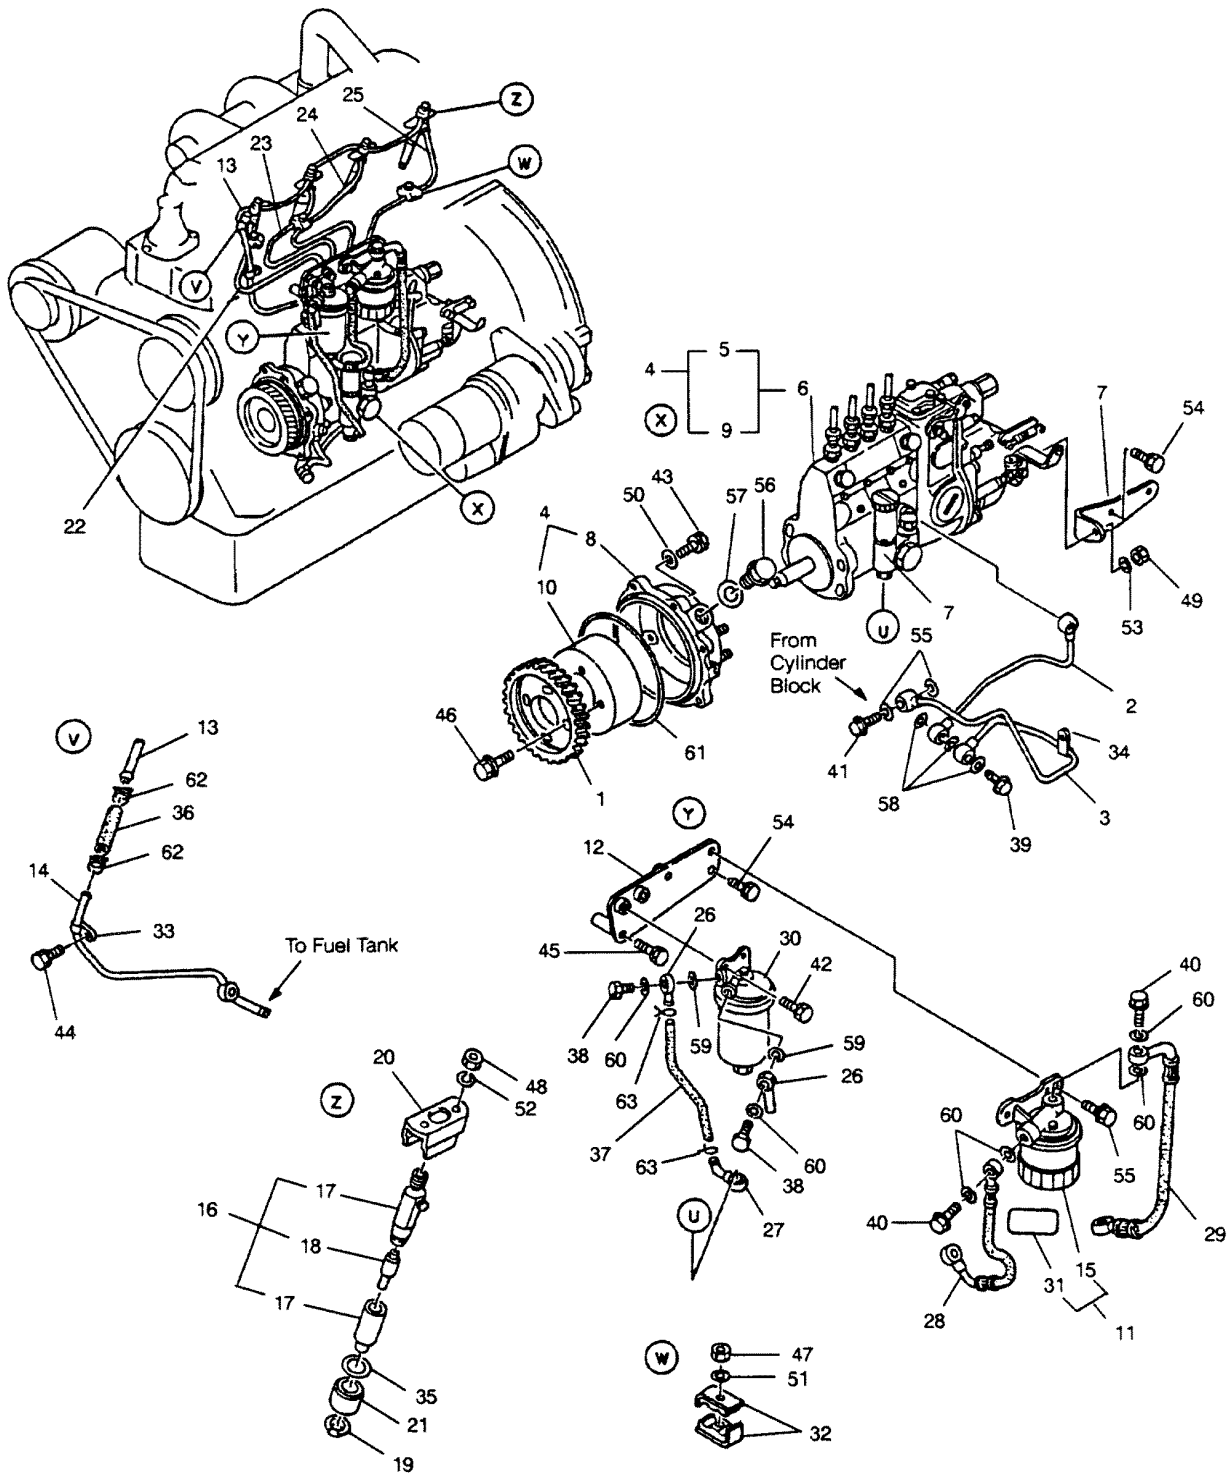

FUEL SYSTEM

FUEL SYSTEM

REF. NO.	PART NO.	SYM.	QTY.	DESCRIPTION
1	836131280		1	GEAR DRIVE
2	837731480		1	PIPE, OIL
3	837731371		1	PIPE, OIL
4	830202732		1	PUMP ASSEMBLY COMPLETE, INJECTION
7	833432060		1	BRACKET, PUMP
8	835011020		1	COVER, TIMER
9	835601630		1	PUMP ASSEMBLY, FUEL FEED
10	836111630		1	FLANGE, COUPLING
11	830101183		1	BASE ASSEMBLY, FUEL FILTER
12	830311210		1	BRACKET
13	830812020		1	PIPE, FUEL RETURN
14	830831320		1	PIPE, FUEL FEED
15	833001812		1	BASE & FILTER ASSEMBLY, FUEL
16	836001710		4	NOZZLE & HOLDER SET
17	836201461		4	HOLDER, INJECTION NOZZLE (FOR INDIVIDUAL COMPONENTS SEE SEPARATE SECTION)
18	836401510		4	NOZZLE, INJECTOR
19	836611140		4	GASKET, NOZZLE - COPPER
20	836651110		4	ADAPTER, NOZZLE
21	836671070		4	RING, PACKING - RUBBER
22	837111610		1	PIPE, INJECTOR - #1
23	837121600		1	PIPE, INJECTOR - #2
24	837131540		1	PIPE, INJECTOR - #3
25	837141570		1	PIPE, INJECTOR - #4
26	837811620		2	PIPE, FUEL
27	837811981		1	PIPE, FUEL
28	838061610		1	HOSE, FUEL
29	838063030		1	HOSE, FUEL
30	838031080		1	SEPARATOR ASSEMBLY, WATER (FOR INDIVIDUAL COMPONENTS SEE SEPERATE SECTION)
31	835816020		1	PLATE, CAUTION
32	839041930		6	CLIP, PIPE
33	839042230		1	CLIP, PIPE
34	839041170		1	CLIP, PIPE
35	830111145		4	SHIM, NOZZLE
36	830231118		1	HOSE, FUEL
37	830562139		1	TUBE
38	831913101		2	BOLT, BANJO
39	832910189		1	BOLT, BANJO
40	832914137		2	BOLT, BANJO
41	832910235		1	BOLT, BANJO
42	839108301		2	BOLT
43	839108351		3	BOLT
44	839108451		1	BOLT

CONTINUED ON NEXT PAGE ➡