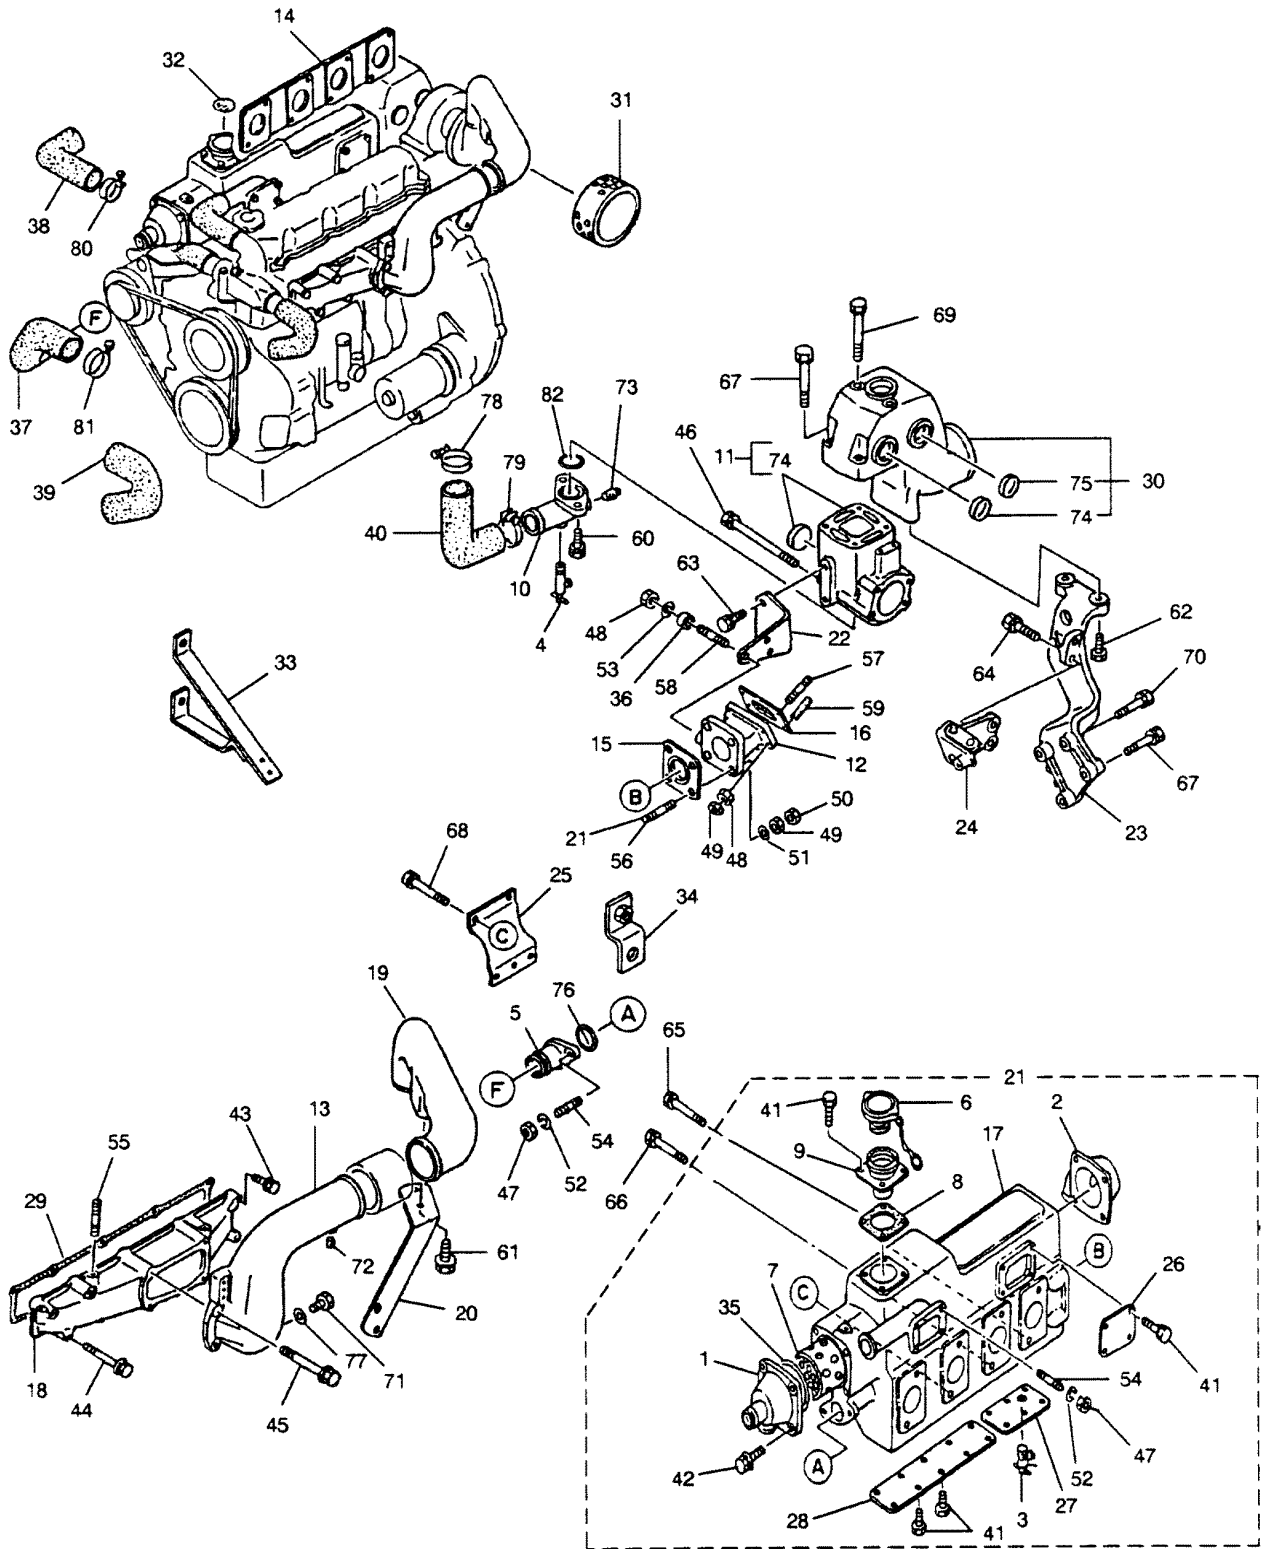

INTAKE AND EXHAUST SYSTEM

INTAKE AND EXHAUST SYSTEM

REF. NO.	PART NO.	SYM.	QTY.	DESCRIPTION
1	832071120		1	COVER, END
2	832071150		1	COVER, END
3	830511090		1	PETCOCK, COOLANT
4	830511100		1	PETCOCK, WATER
5	831131620		1	PIPE, COOLANT
6	834011290		1	CAP, PRESSURE
7	834051020		1	ELEMENT, HEAT EXCHANGER
8	834131040		1	GASKET, SEAT
9	835851020		1	SEAT, FILLER
10	836911170		1	PIPE, COOLANT
11	830211121		1	PIPE, ADAPTER - EXHAUST
12	830211130		1	PIPE, TURBO
13	830313131		1	PIPE, INTAKE
14	831041122		1	GASKET, EXHAUST MANIFOLD
15	831041250		1	GASKET
16	831041210		1	GASKET, TURBO
17	831051020		1	MANIFOLD CASE, EXHAUST
18	831112871		1	MANIFOLD, INTAKE
19	831133270		1	PIPE, INTAKE
20	831362500		1	BRACKET, PIPE
21	831401100		1	MANIFOLD ASSEMBLY, EXHAUST
22	831521500		1	BRACKET, MANIFOLD
23	831521480		1	BRACKET, MANIFOLD
24	831521420		1	BRACKET, MANIFOLD
25	831521362		1	BRACKET, MANIFOLD
26	831691150		2	PLATE, MANIFOLD
27	831691170		1	PLATE, MANIFOLD
28	831691180		1	PLATE, MANIFOLD
29	831711401		1	GASKET, MANIFOLD
30	834401931		1	RISER, EXHAUST
31	837203360		1	AIR CLEANER ASSEMBLY (FOR INDIVIDUAL COMPONENTS SEE SEPARATE SECTION)
32	835614470		1	PLATE, CAUTION
33	831043092		1	BRACKET, THROTTLE
34	839932830		1	HOLDER, CLIP
35	830115222		2	GASKET, END CAP
NS	831041150		1	GASKET, EXHAUST RISER
36	830116318		3	SPACER
37	830234364		1	HOSE, COOLANT
38	830234365		1	HOSE, COOLANT
39	830234366		1	HOSE, COOLANT
40	830234378		1	HOSE, WATER
41	838108200		26	BOLT

CONTINUED ON NEXT PAGE ➡