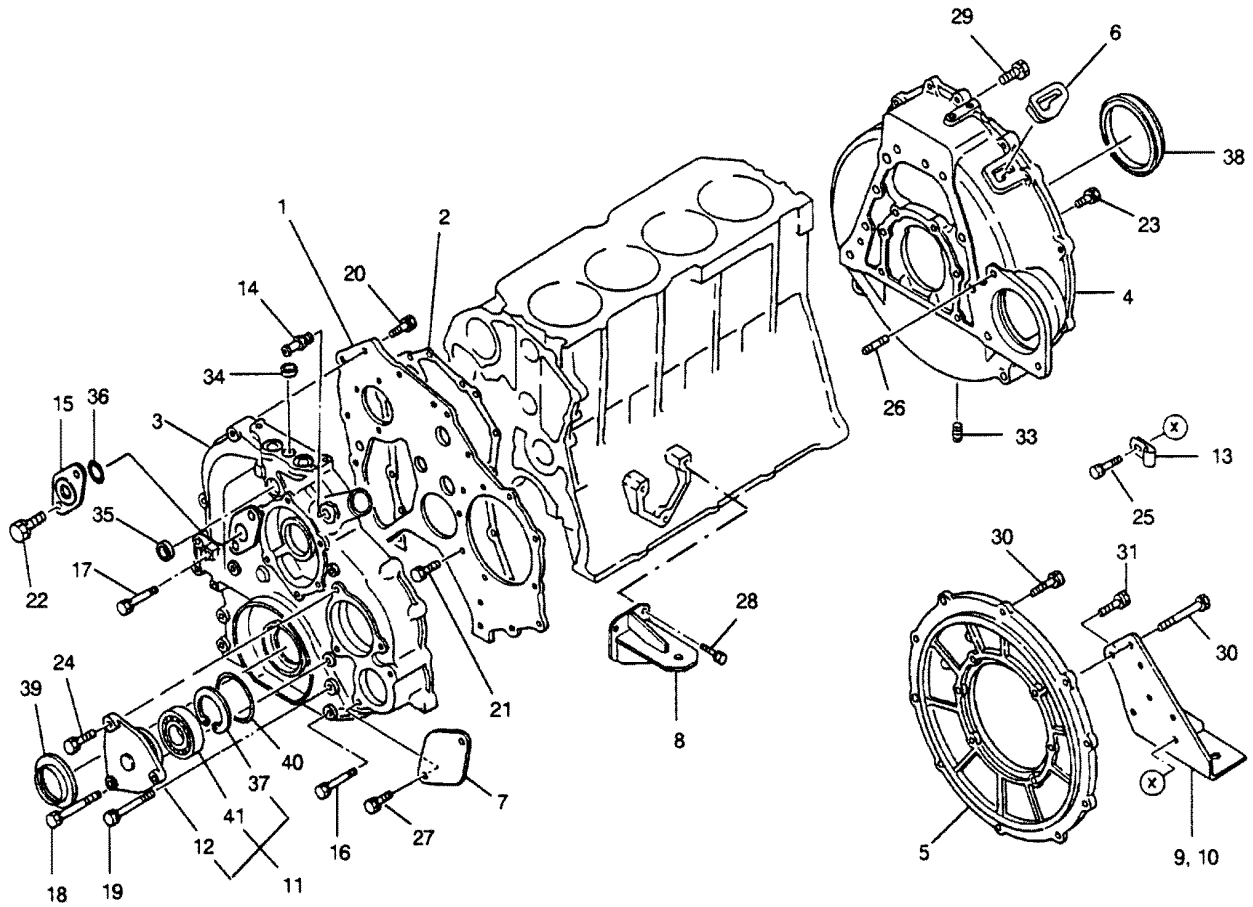

TIMING COVER AND FLYWHEEL HOUSING

REF. NO.	PART NO.	SYM.	QTY.	DESCRIPTION
1	833111330		1	PLATE, TIMING COVER
2	833121101		1	GASKET, PLATE
3	833223080		1	COVER, TIMING GEAR
4	833512842		1	HOUSING, FLYWHEEL - FRONT
5	833513481		1	HOUSING, FLYWHEEL - REAR
6	833611250		1	COVER, INSPECTION
7	834991060		1	PLATE, SEAL
8	833011341		2	BRACKET, ENGINE MTG. - FRONT
9	833031332		1	BRACKET, ENGINE MTG. - RIGHT REAR
10	833041221		1	BRACKET, ENGINE MTG. - LEFT REAR
11	836901101		1	CASE ASSY., BEARING HOLDER
12	834999983		1	CASE, BEARING HOLDER
13	839041140		1	CLIP
14	833211020		1	NIPPLE, HOSE
15	830211235		1	FLANGE
16	838108650		5	BOLT, COVER
17	838108850		3	BOLT, COVER
18	838108900		2	BOLT, COVER
19	838108750		1	BOLT, COVER
20	838108200		4	BOLT, COVER
21	838108160		4	BOLT, PLATE
22	839108202		2	BOLT, FLANGE
23	839108351		6	BOLT, HOUSING
24	839108252		3	BOLT, CASE
25	839110161		1	BOLT, CLIP
26	835114350		1	STUD, STARTER
27	830110250		2	BOLT, PLATE
28	830210300		6	BOLT, BRACKET
29	831114402		8	BOLT, HOUSING
30	831110401		6	BOLT, HOUSING
31	831210301		4	BOLT, BRACKET
32	831910118		4	BOLT, BRACKET
33	832210080		1	PLUG HOUSING
34	833922105		1	PLUG, CUP
35	833932102		1	PLUG, CUP
36	834402135		1	O-RING
37	831372250		1	RING, RETAINING
38	832800109		1	SEAL, OIL
39	832858104		1	SEAL, OIL
40	835181102		1	O-RING

CONTINUED ON NEXT PAGE ➡

TIMING COVER AND FLYWHEEL HOUSING