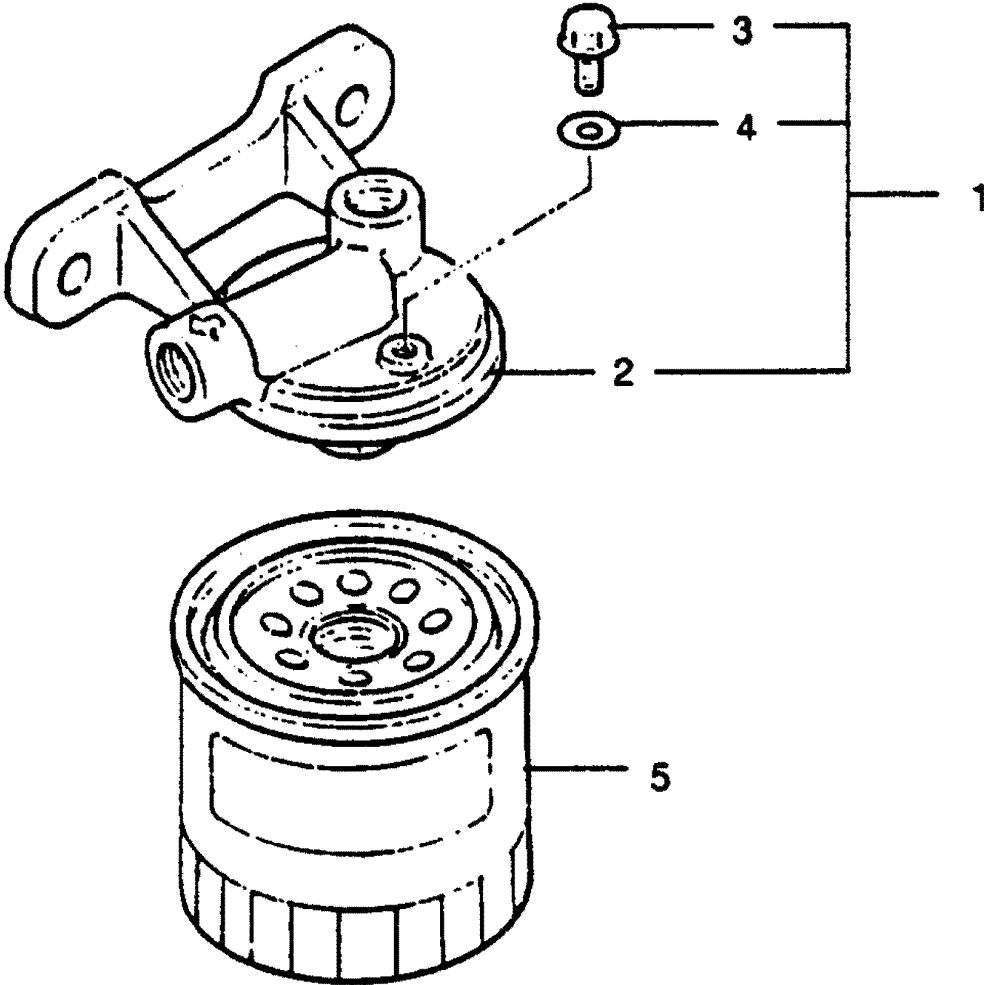

FUEL FILTER (P/N 233001812)

FUEL FILTER (P/N 233001812)

REF. NO.	PART NO.	SYM.	QTY.	DESCRIPTION
1	833101340		1	BASE ASSEMBLY
2	833111210		1	BASE
3	833161210		1	PLUG, VENT
4	833641040		1	GASKET, PLUG
5	834011132		1	FILTER, FUEL