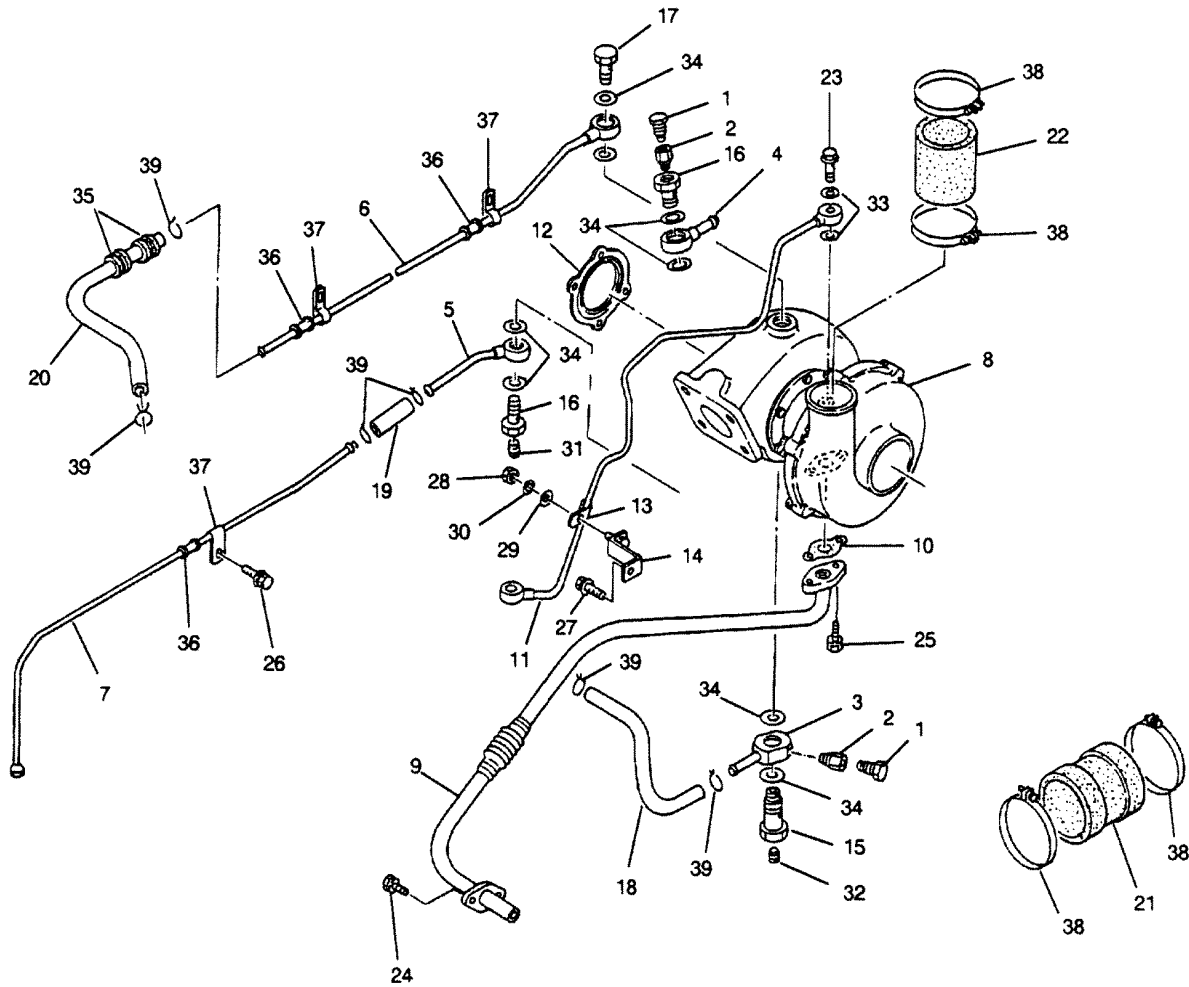

TURBOCHARGER SYSTEM

TURBOCHARGER SYSTEM

REF. NO.	PART NO.	SYM.	QTY.	DESCRIPTION
1	831851110		2	BODY, VENT VALVE
2	831881020		2	SEAT, VALVE
3	832681960		1	PIPE, COOLANT
4	832681900		1	PIPE, COOLANT
5	832681990		1	PIPE, COOLANT
6	832682000		1	PIPE, COOLANT
7	832681890		1	PIPE, COOLANT
8	831001821		1	TURBOCHARGER ASSEMBLY
9	831071231		1	PIPE, OIL DRAIN
10	831351080		1	GASKET
11	831711740		1	PIPE, OIL INLET
12	831791170		1	GASKET, TURBO
13	839041290		1	CLIP
14	839932650		1	HOLDER, CLIP
15	830124344		1	BOLT, BANJO
16	830124329		2	BOLT, BANJO
17	830124303		1	BOLT, BANJO
18	830154248		1	HOSE, COOLANT
19	830154134		1	HOSE, JOINER
20	830154148		1	HOSE, COOLANT
21	830233363		1	HOSE, AIR
22	830233437		1	HOSE, AIR
23	832910261		1	BOLT, BANJO
24	838108200		2	BOLT
25	839106202		2	BOLT
26	839108162		1	BOLT
27	839108301		1	BOLT
28	830108070		1	NUT
29	836008180		1	WASHER, FLAT
30	838008200		1	WASHER, LOCK
31	832610050		1	PLUG
32	832613060		1	PLUG
33	835410100		2	WASHER, SEALING
34	835420150		8	WASHER, SEALING
35	837225161		2	GROMMET
36	837915107		3	GROMMET
37	836920111		3	CLAMP
38	836975103		4	CLAMP
39	835424102		6	CLAMP