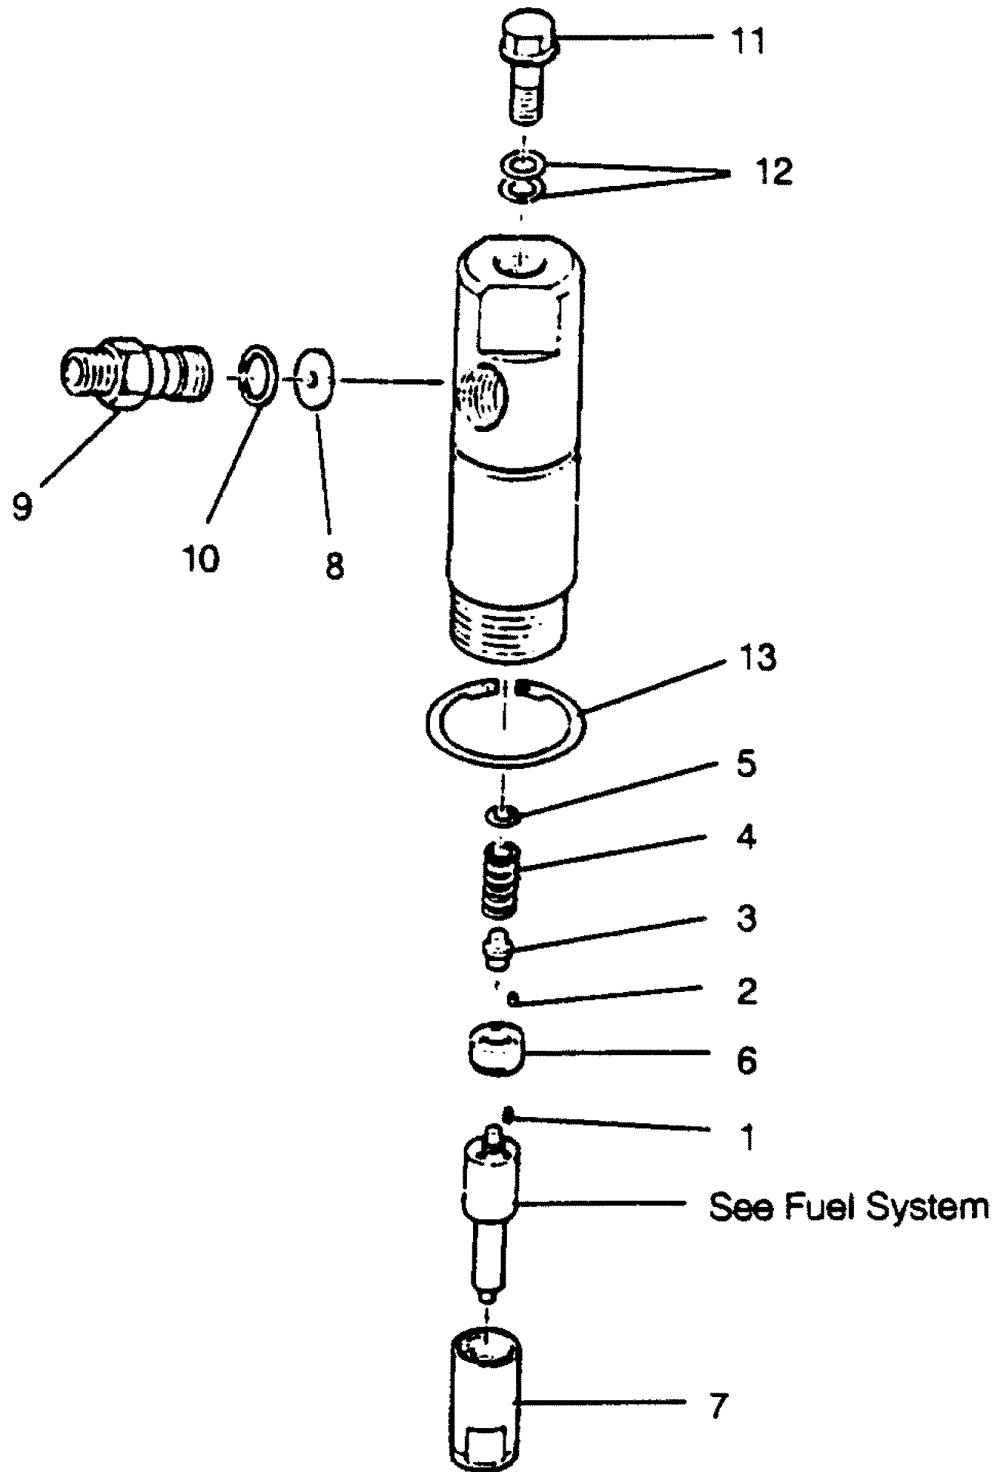

INJECTOR NOZZLE (P/N 236201461)

INJECTOR NOZZLE (P/N 236201461)

REF. NO.	PART NO.	SYM.	QTY.	DESCRIPTION
1	836221070		2	PIN, DOWEL
2	836221080		2	PIN, DOWEL
3	836161190		1	PIN, NOZZLE
4	836151180		1	SPRING
6	836171560		1	DISTANCE PIECE
7	836331230		1	NUT, NOZZLE
8	836211080		1	GASKET
9	836111211		1	CONNECTOR, INLET
10	836671090		1	RING, PACKING
11	838311410		1	BOLT, BANJO
12	838431870		2	GASKET
13	838831080		1	RING, RETAINER