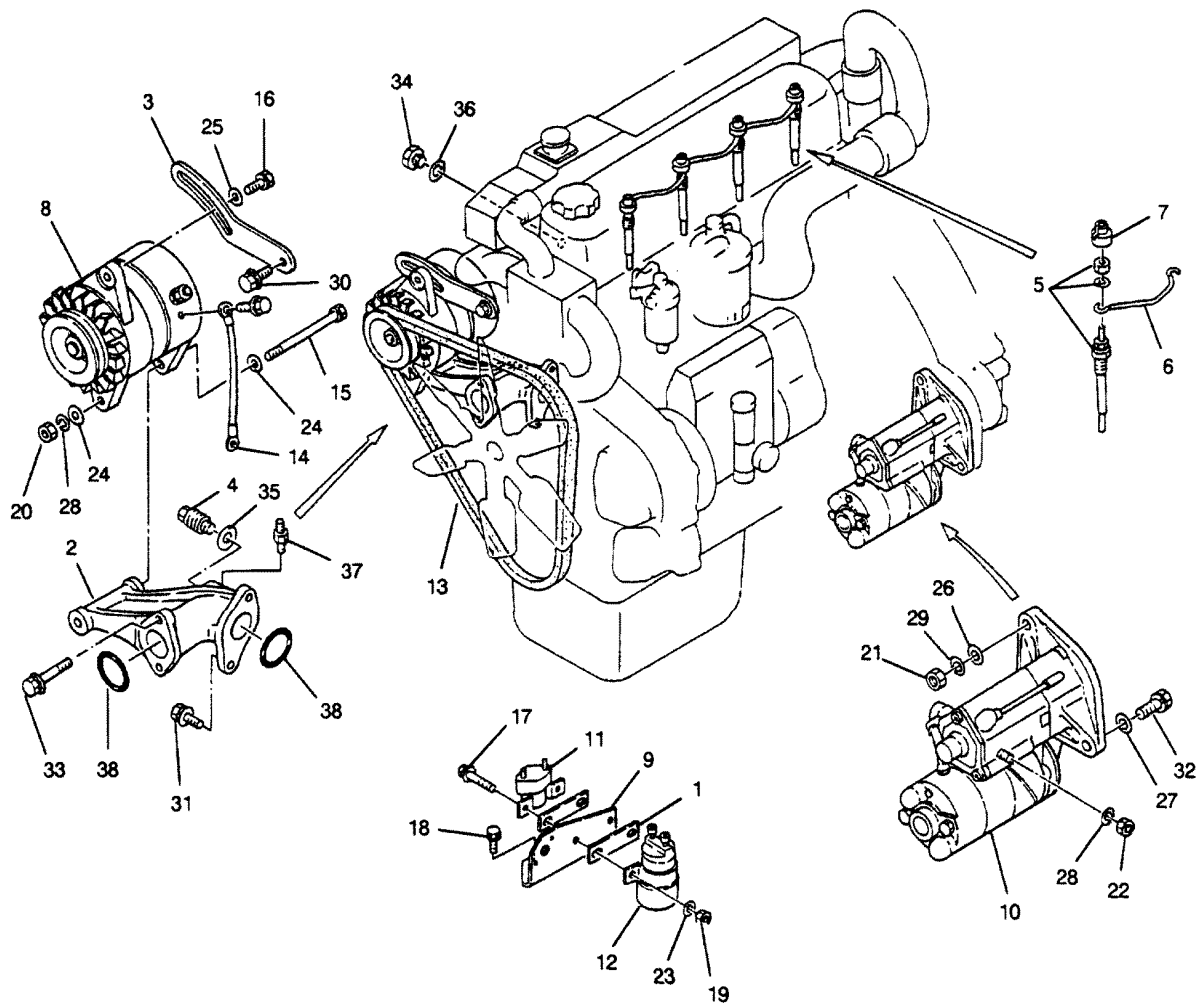

ELECTRICAL PARTS

ELECTRICAL PARTS

REF. NO.	PART NO.	SYM.	QTY.	DESCRIPTION
1	834551130		2	PLATE
2	835081530		1	BRACKET, ALTERNATOR
3	835122000		1	BRACE, ALTERNATOR
4	831811170		1	VALVE, COOLANT
5	831101160		4	GLOW PLUG ASSEMBLY
6	831121151		3	WIRE, GROUND
7	831131050		4	INSULATOR, GLOW PLUG
8	830401300		1	ALTERNATOR ASSEMBLY
9	836911230		1	BRACKET
10	831001561		1	STARTER ASSEMBLY
11	834101220		1	RELAY, STARTER
12	836201250		1	RELAY, GLOW PLUG
13	830149105		1	BELT, ALTERNATOR
14	830803105		1	STRAP, GROUND
15	831910115		1	BOLT, ALTERNATOR PIVOT
16	838110300		1	BOLT, ADJUST
17	839106202		2	BOLT
18	839108202		2	BOLT
19	830106050		2	NUT
20	830110080		1	NUT
21	830114110		1	NUT
22	830910141		1	NUT
23	836006140		2	WASHER, FLAT
24	836010180		2	WASHER, FLAT
25	836010330		1	WASHER, FLAT
26	836014270		1	WASHER, FLAT
27	836212270		1	WASHER, FLAT
28	838010250		2	WASHER, LOCK
29	838014350		1	WASHER, LOCK
30	830110250		1	BOLT
31	830110300		2	BOLT
32	830912119		1	BOLT
33	831110701		2	BOLT
34	830912102		1	PLUG
35	835113103		1	O-RING
36	835412100		1	WASHER, SEALING
37	832715200		1	CONNECTOR
38	835144112		2	O-RING
NS	F733459		1	HARNESS, ENGINE WIRING PORT
	F733460		1	HARNESS, ENGINE WIRING STARBOARD