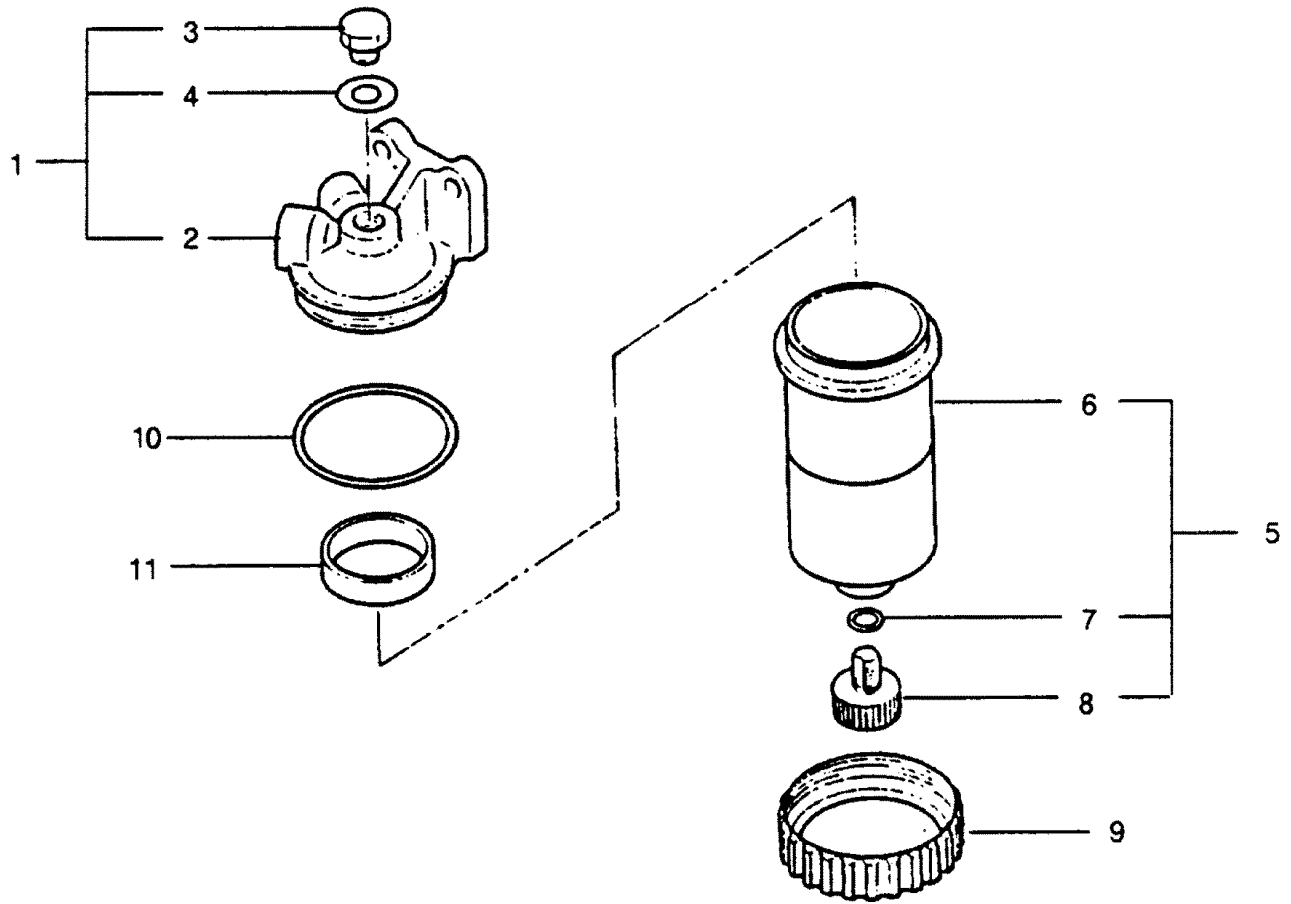

WATER SEPARATOR (P/N 448031080)

WATER SEPARATOR (P/N 448031080)

REF. NO.	PART NO.	SYM.	QTY.	DESCRIPTION
1	833601010		1	COVER ASSEMBLY
2	833611011		1	COVER
3	833161030		1	PLUG, VENT
4	833641010		1	GASKET, PLUG
5	833701010		1	BODY ASSEMBLY
6	833711010		1	BODY
7	835109103		1	O-RING
8	833221030		1	PLUG, DRAIN
9	833621020		1	RING, RETAINER
10	835159101		1	O-RING
11	833721010		1	FLOAT