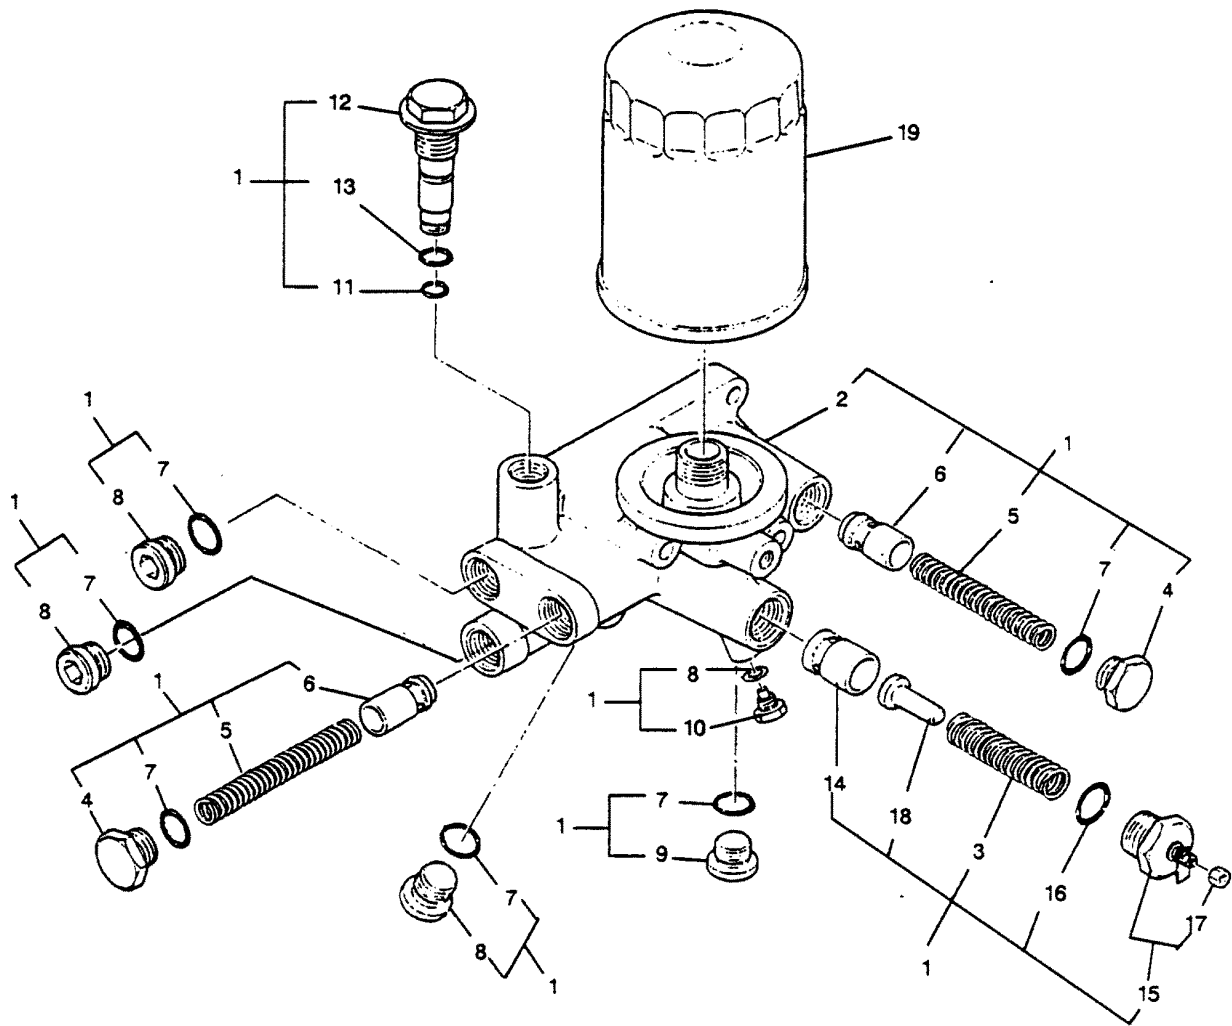

OIL FILTER BASE ASSEMBLY (P/N 156003490)

OIL FILTER BASE ASSEMBLY (P/N 156003490)

REF. NO.	PART NO.	SYM.	QTY.	DESCRIPTION
1	836202570		1	BASE ASSEMBLY, OIL FILTER
2	836122190		1	BASE
3	836611160		1	SPRING, OIL VALVE
4	837161050		2	PLUG
5	836611250		2	SPRING, OIL VALVE
6	836241200		2	VALVE, SAFETY
7	835118111		6	O-RING
8	835108101		1	O-RING
9	830920102		4	PLUG
10	836431020		1	PLUG, FILTER DRAIN
11	835110111		1	O-RING
12	836431140		1	PLUG
13	835112116		1	O-RING
14	836241040		1	VALVE, SAFETY
15	836601020		1	SWITCH, FILTER BY-PASS
16	835120107		1	O-RING
17	830004030		1	NUT
18	836041020		1	VALVE, SAFETY
19	836071630		1	FILTER, OIL - SPIN-ON