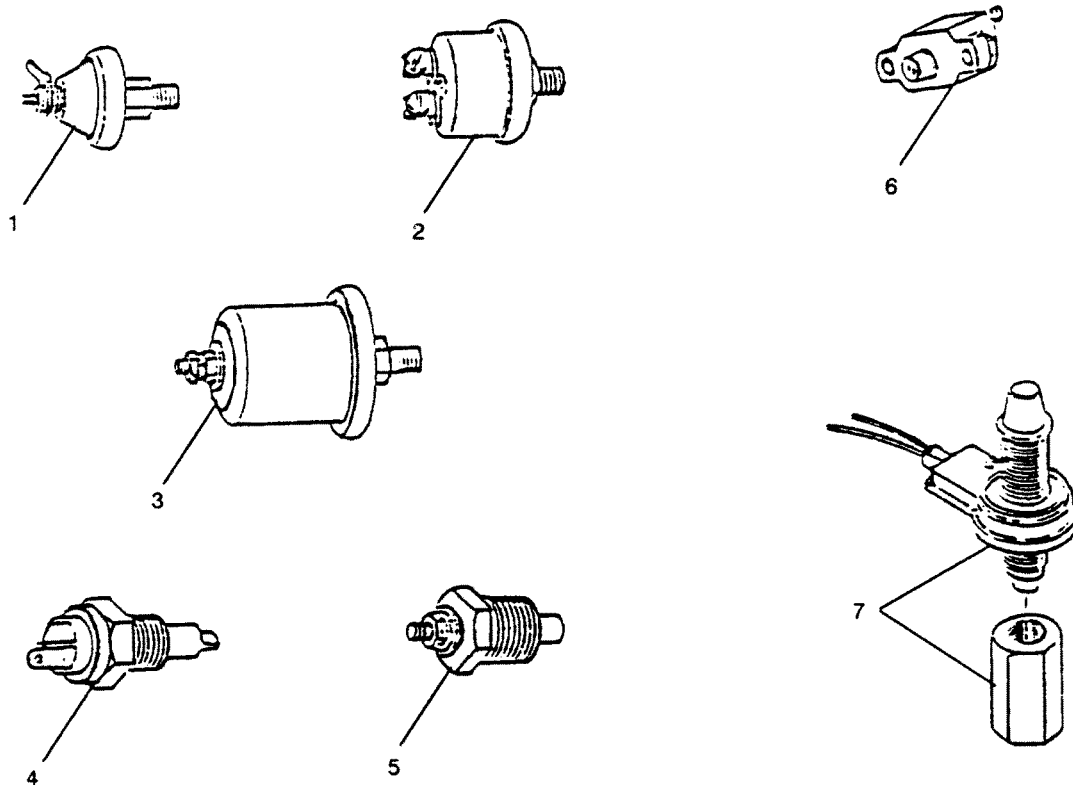

ELECTRICAL COMPONENTS/RAW WATER PUMP