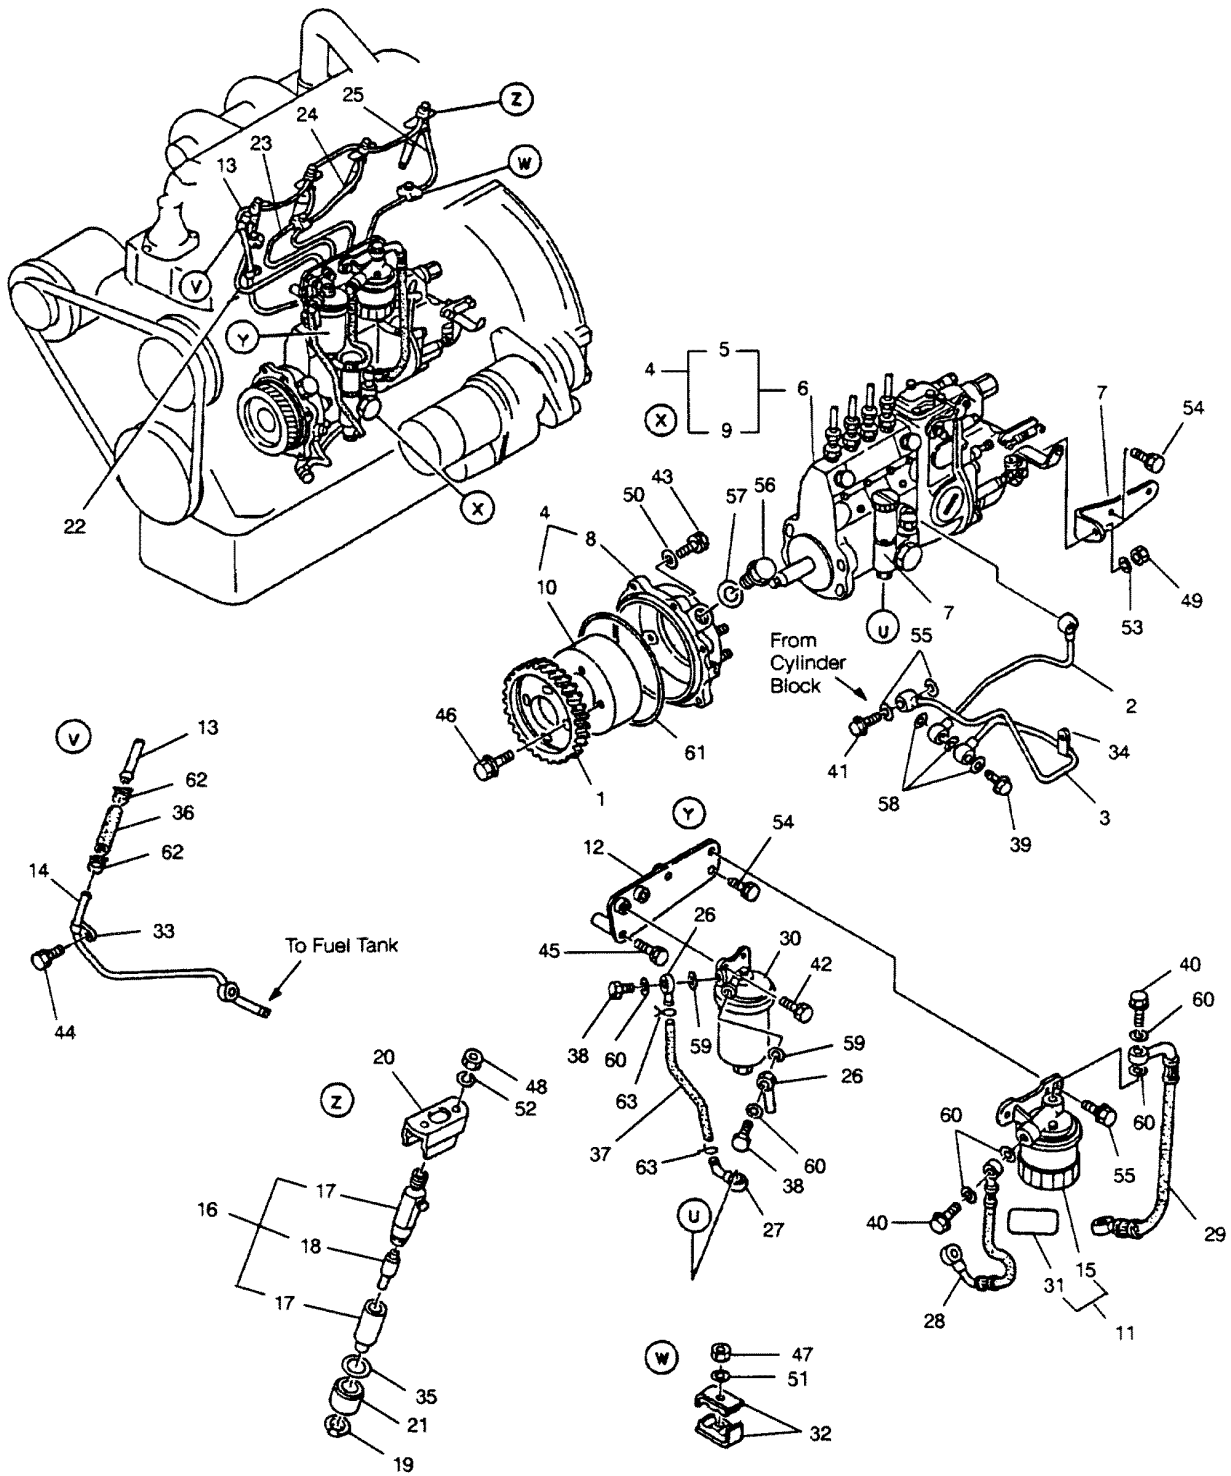

FUEL SYSTEM

FUEL SYSTEM

REF. NO.	PART NO.	SYM.	QTY.	DESCRIPTION
45	839908113		1	BOLT
46	839908143		4	BOLT
47	830106050		3	NUT
48	830108070		8	NUT
49	830110080		1	NUT
50	836208220		1	WASHER, FLAT
51	838006150		3	WASHER, LOCK
52	838008200		8	WASHER, LOCK
53	838010250		1	WASHER, LOCK
54	830110250		3	BOLT
55	831110351		2	BOLT
56	831922102		1	PLUG
57	835422150		1	WASHER, SEALING
58	835910105		5	WASHER, SEALING
59	835913110		2	WASHER, SEALING
60	835914104		6	WASHER, SEALING
61	835101125		1	O-RING
62	835410105		2	CLIP
63	835415104		2	CLIP