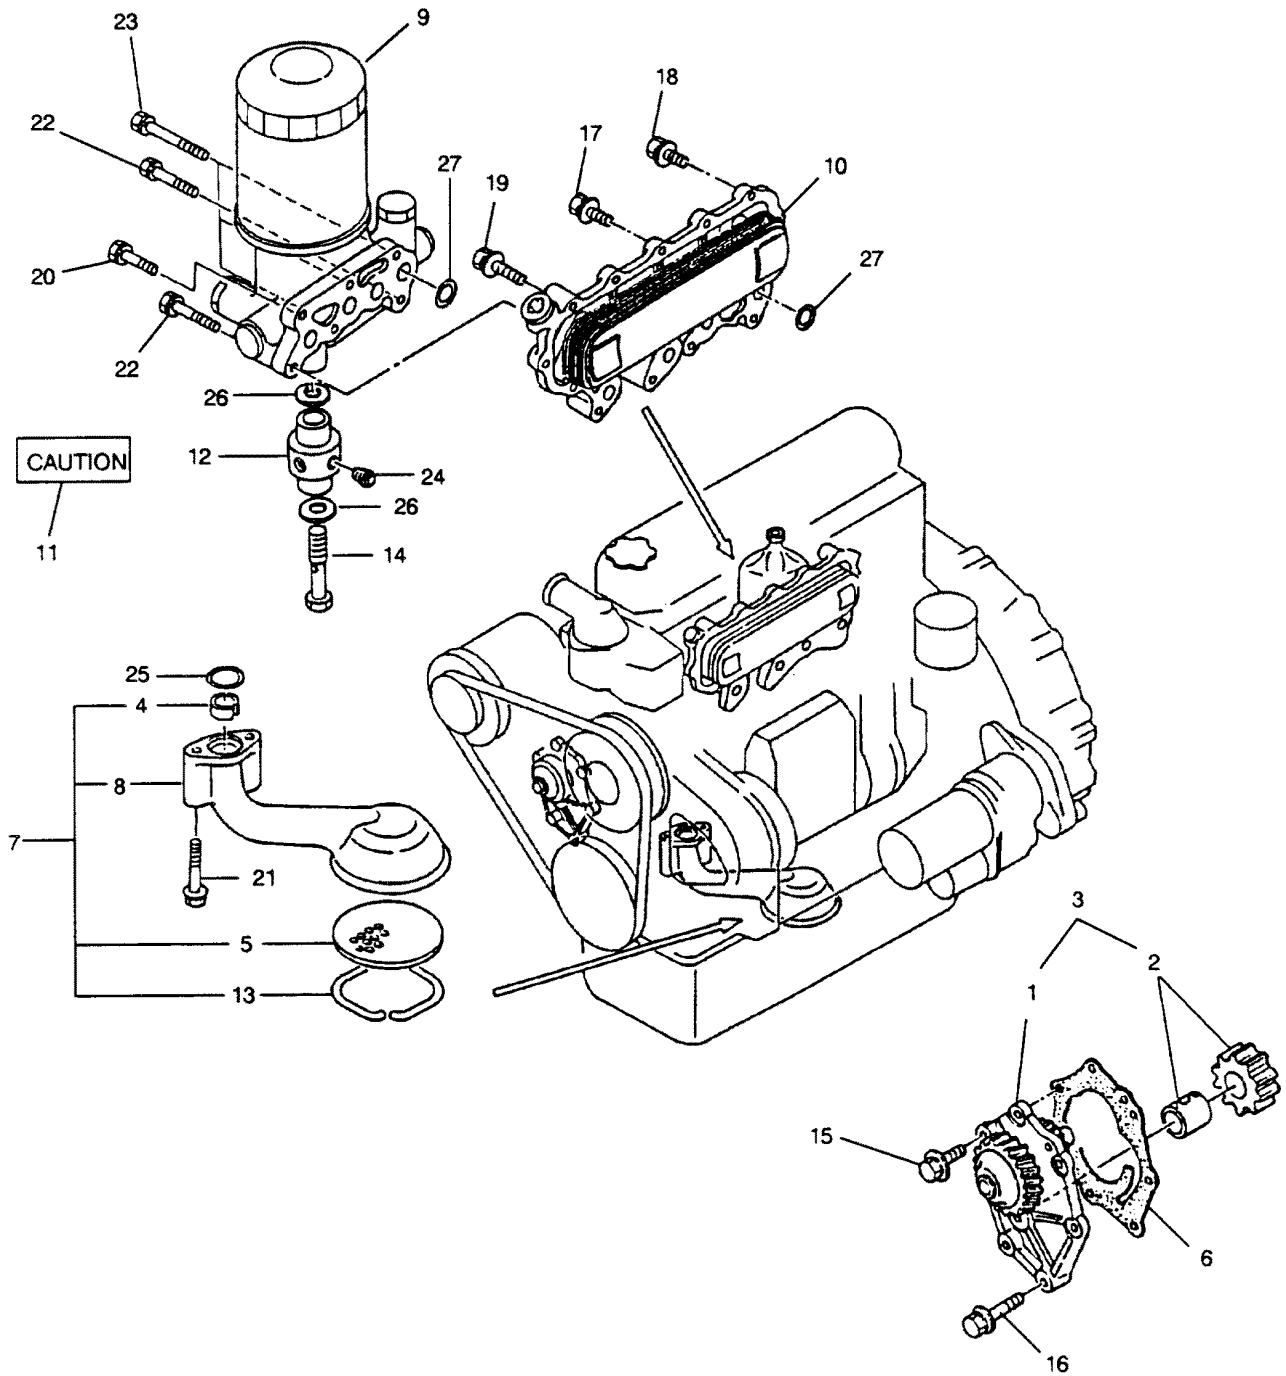

LUBRICATING SYSTEM

LUBRICATING SYSTEM

REF. NO.	PART NO.	SYM.	QTY.	DESCRIPTION
1	830121221		1	COVER, OIL PUMP
2	831071250		1	COVER ASSEMBLY, OIL PUMP
3	831101521		1	PUMP ASSEMBLY, OIL
4	831141050		1	GUIDE, O-RING
5	831161071		1	SCREEN, STRAINER
6	831191121		1	GASKET, OIL PUMP
7	831401390		1	STRAINER ASSEMBLY
8	831411230		1	STRAINER
9	836003490		1	BASE ASSEMBLY, OIL FILTER (FOR INDIVIDUAL COMPONENTS, SEE SEPERATE SECTION)
10	837101680		1	COOLER ASSEMBLY, OIL (FOR INDIVIDUAL COMPONENTS SEE SEPARATE SECTION)
11	835818181		1	PLATE, CAUTION
12	830235130		1	CONNECTOR, PIPE
13	830875111		1	RING, RETAINING
14	831914237		1	BOLT, BANJO
15	838108200		5	BOLT, OIL PUMP
16	838108350		2	BOLT, OIL PUMP
17	838208300		3	BOLT, OIL COOLER
18	839108251		5	BOLT
19	839108401		2	BOLT
20	839108602		1	BOLT
21	839108651		2	BOLT, STRAINER
22	919108852		2	BOLT
23	839908115		3	BOLT
24	832910115		3	PLUG
25	834402135		1	O-RING, STRAINER
26	835914110		3	WASHER, SEALING
27	835119101		8	O-RING