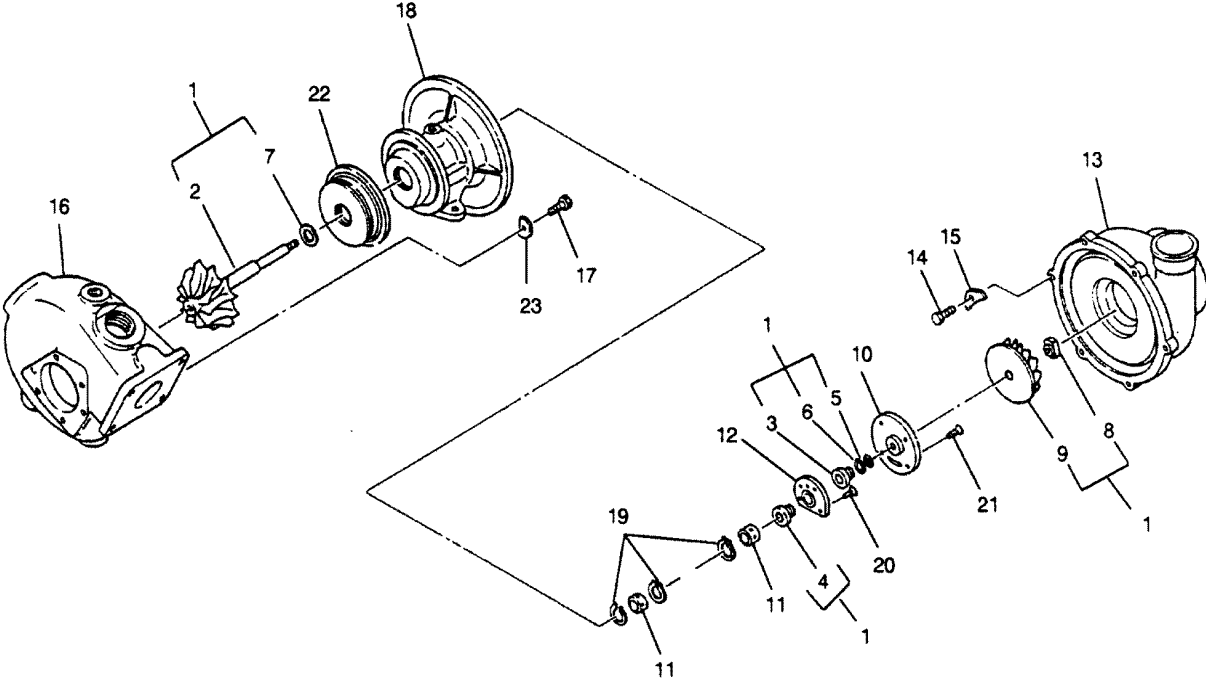

TURBOCHARGER (P/N 241001821)

TURBOCHARGER (P/N 241001821)

REF. NO.	PART NO.	SYM.	QTY.	DESCRIPTION
1	831501140		1	ROTOR ASSEMBLY
2	834999998		1	ROTOR
3	834999990		1	THROWER, OIL
4	831221050		1	BUSH
5	831241200		1	SEAL, RING
6	831241190		1	SEAL, RING
7	831241270		1	SEAL, RING
8	831171210		1	NUT
9	831181100		1	IMPELLER, BLOWER
10	831271090		1	PLATE
11	831311140		2	BEARING
12	831431090		1	BEARING, THRUST
13	831141130		1	CASE, BLOWER
14	831451240		6	BOLT
15	831231220		6	PLATE
16	831111290		1	CASE, TURBINE
17	831451190		5	BOLT
18	831211130		1	CASE, BEARING
19	831321080		3	RING, NOZZLE
20	831361120		4	SCREW
21	831361130		3	SCREW
22	831411100		1	PROTECTOR, HEAT
23	831231270		5	PLATE