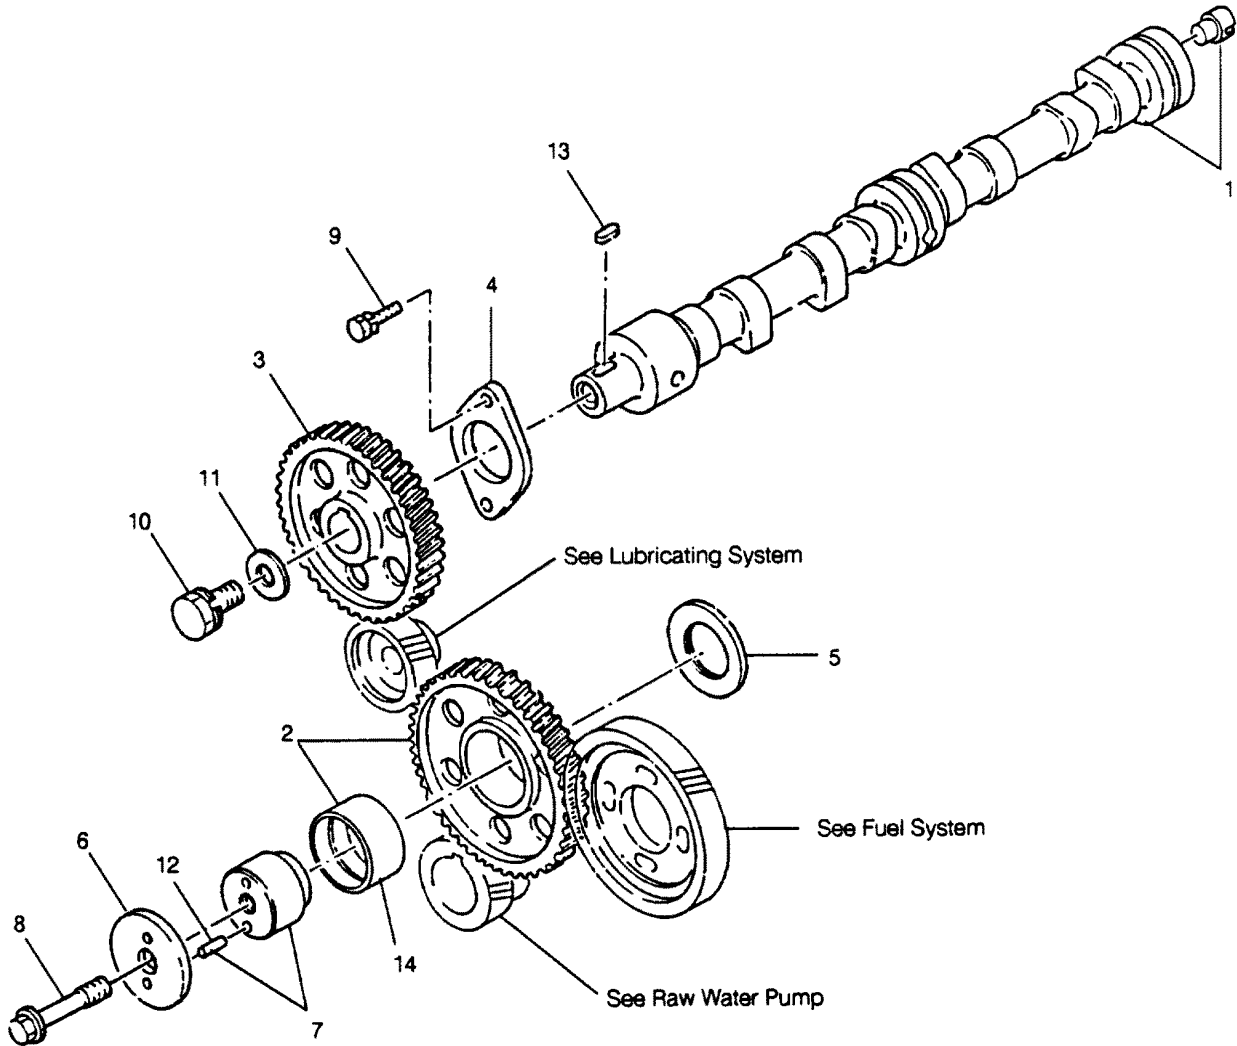

CAMSHAFT AND IDLER GEAR

CAMSHAFT AND IDLER GEAR

REF. NO.	PART NO.	SYM.	QTY.	DESCRIPTION
1	835011042		1	CAMSHAFT ASSEMBLY
2	835051280		1	GEAR, IDLER
3	835231270		1	GEAR, CAMSHAFT
4	835711040		1	PLATE, CAMSHAFT THRUST
5	835721090		1	PLATE, IDLER GEAR THRUST
6	835721100		1	PLATE, IDLER GEAR
7	835801240		1	SHAFT ASSEMBLY, IDLER GEAR
8	830124244		1	BOLT, IDLER GEAR
9	838108250		2	BOLT, THRUST PLATE
10	838114400		1	BOLT, GEAR
11	836214440		1	WASHER, FLAT
12	830406100		2	PIN
13	833307200		1	KEY, GEAR
14	836750124		1	BUSHING