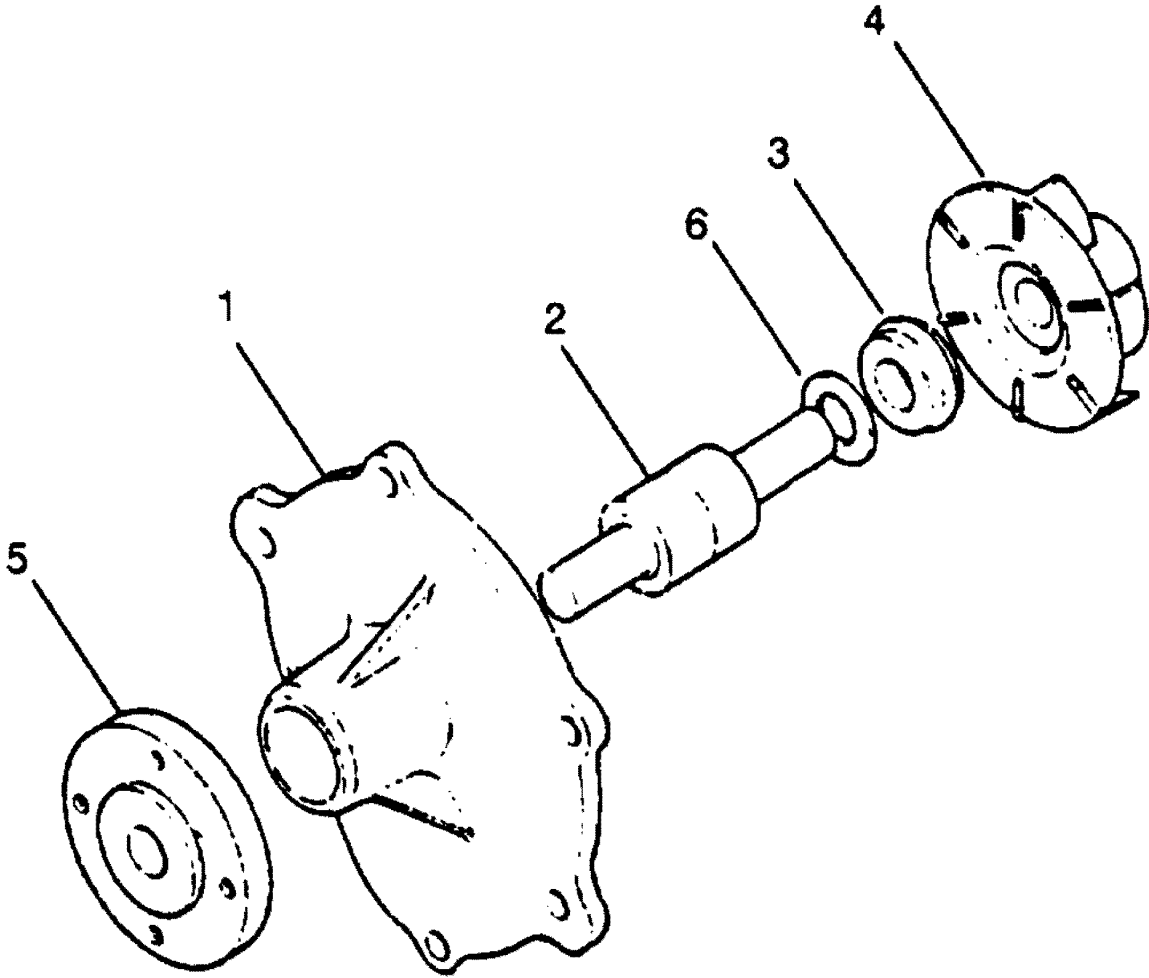

COOLANT PUMP (P/N 161002342)

COOLANT PUMP (P/N 161002342)

REF. NO.	PART NO.	SYM.	QTY.	DESCRIPTION
1	831111592		1	CASE
2	831091101		1	SHAFT
3	831041180		1	SEAL
4	831311340		1	VANE
5	831711021		1	CENTER, PULLEY
6	831471020		1	SLINGER