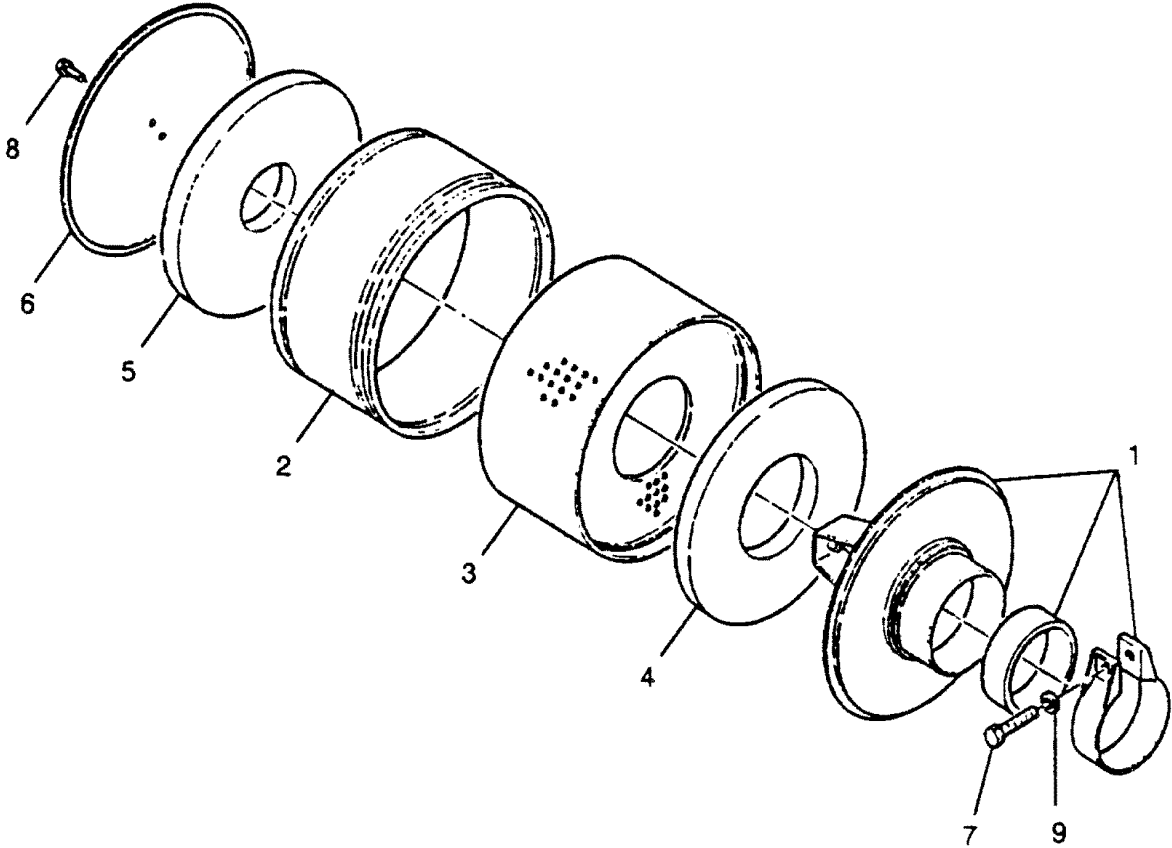

AIR CLEANER (P/N 177203360)

AIR CLEANER (P/N 177203360)

REF. NO.	PART NO.	SYM.	QTY.	DESCRIPTION
1	837013440		1	BODY ASSEMBLY
2	838012450		1	ELEMENT
3	837013110		1	BODY
4	838111230		1	GASKET
5	838111240		1	GASKET
6	837141280		1	COVER
7	833008450		1	BOLT, CLAMP
8	839006161		1	BOLT, COVER
9	838008200		1	WASHER, LOCK