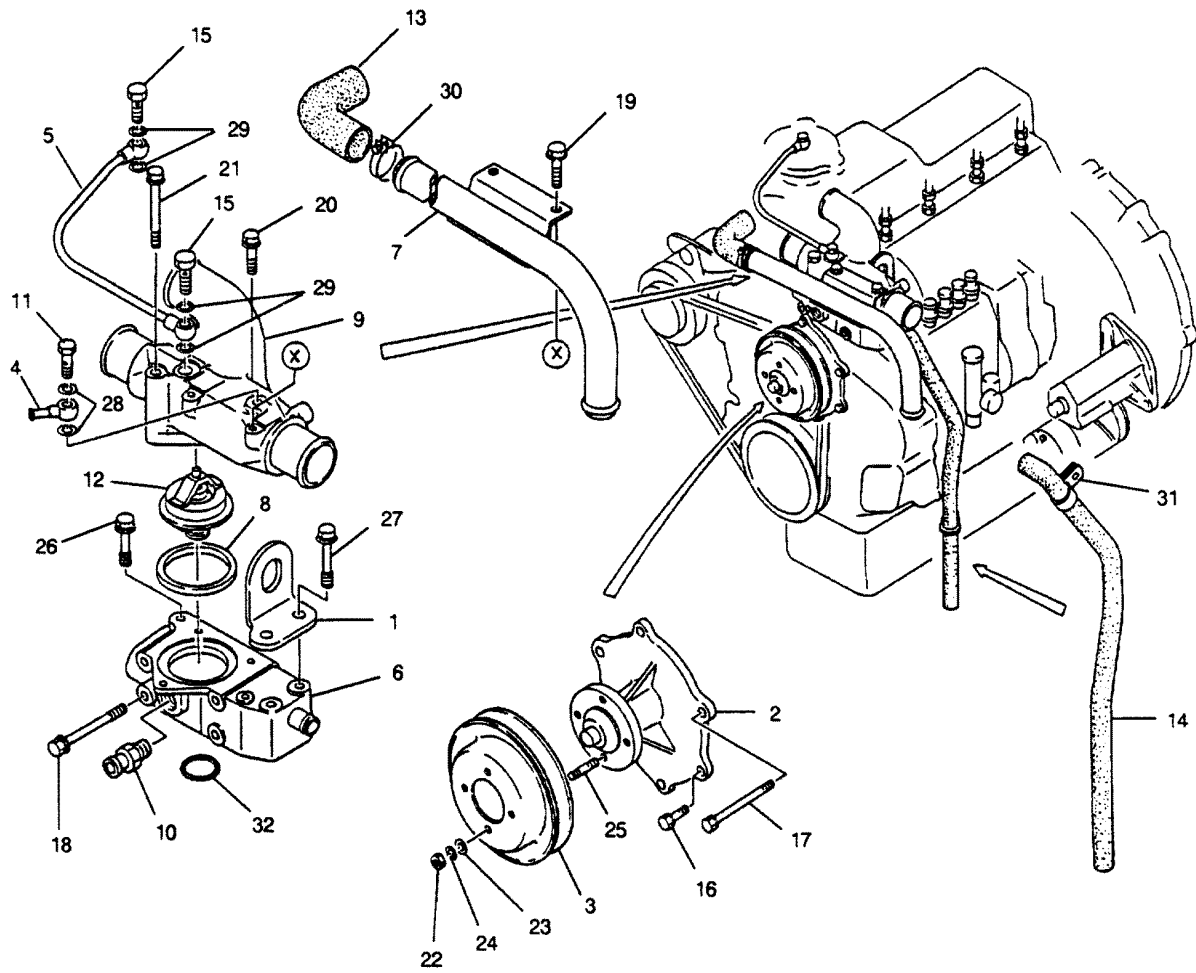

COOLING SYSTEM

COOLING SYSTEM

REF. NO.	PART NO.	SYM.	QTY.	DESCRIPTION
1	832811340		1	HANGER, ENGINE
2	831002342		1	PUMP, COOLANT
3	831732110		1	PULLEY, PUMP
4	832681900		1	PIPE, BANJO
5	832812190		1	PIPE
6	833011162		1	CASE, THERMOSTAT
7	833032341		1	MANIFOLD, COOLANT
8	833251280		1	GASKET, THERMOSTAT
9	833331621		1	MANIFOLD, COOLANT
10	833211020		1	JOINT
11	830124303		1	BOLT, BANJO
12	830146177		1	THERMOSTAT
13	830234376		1	HOSE, COOLANT
14	830236195		1	HOSE, CRANKCASE VENT
15	832912187		2	BOLT, BANJO
16	838108200		4	BOLT
17	838108950		2	BOLT
18	838108850		4	BOLT
19	839108161		2	BOLT
20	839108252		2	BOLT
21	839108851		1	BOLT
22	830106050		4	NUT
23	836006140		4	WASHER, FLAT
24	838006150		4	WASHER, LOCK
25	831106120		4	STUD
26	830110700		4	BOLT
27	831110801		2	BOLT
28	835420150		2	WASHER, SEALING
29	835912111		4	WASHER, SEALING
30	836504220		2	CLAMP
31	836926107		1	CLAMP
32	835131112		2	O-RING