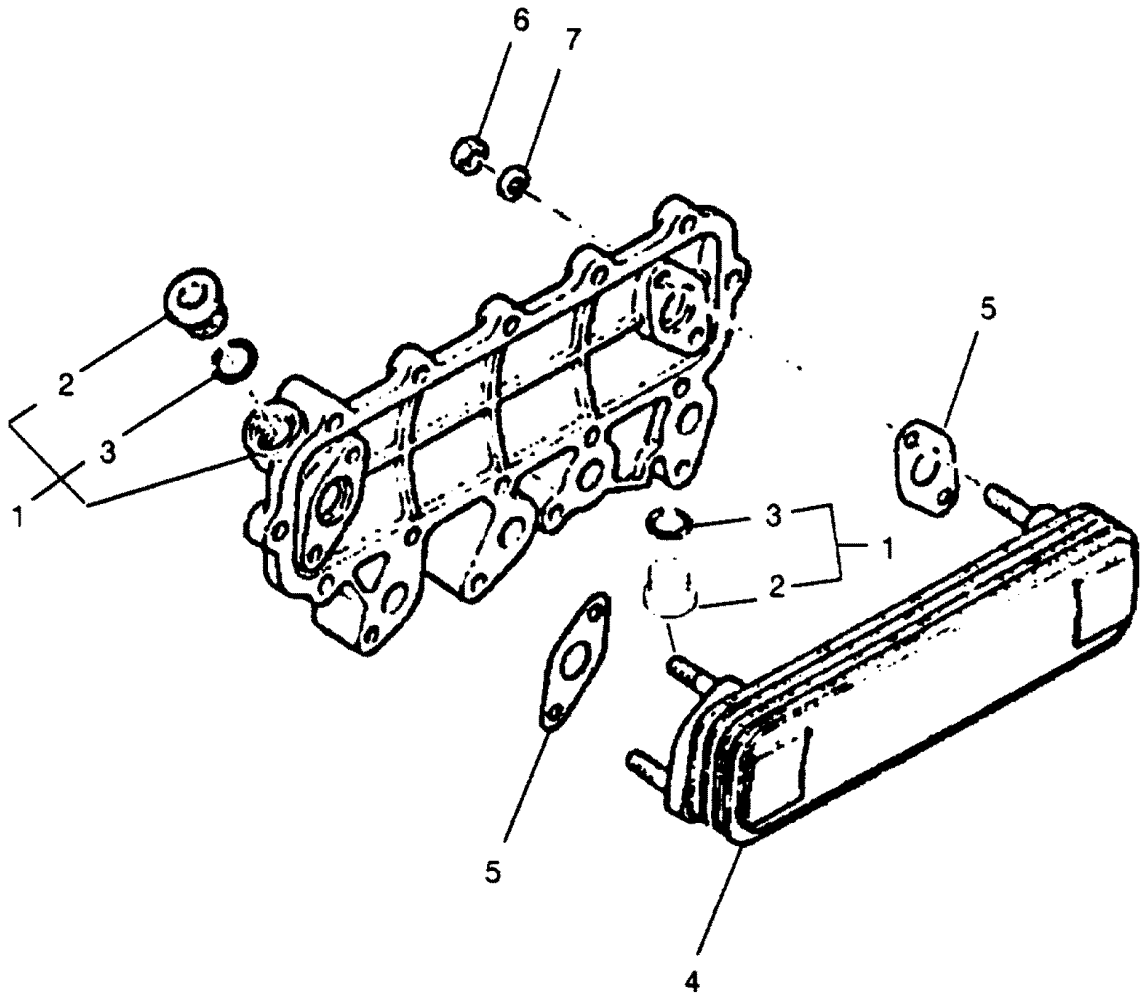

OIL COOLER (P/N 157101680)

OIL COOLER (P/N 157101680)

REF. NO.	PART NO.	SYM.	QTY.	DESCRIPTION
1	837011190		1	CASE ASSEMBLY
2	830920102		2	PLUG
3	835118111		2	O-RING
4	837121470		1	ELEMENT
5	837171160		2	GASKET, ELEMENT
6	830908137		4	NUT
7	838008200		4	WASHER, LOCK