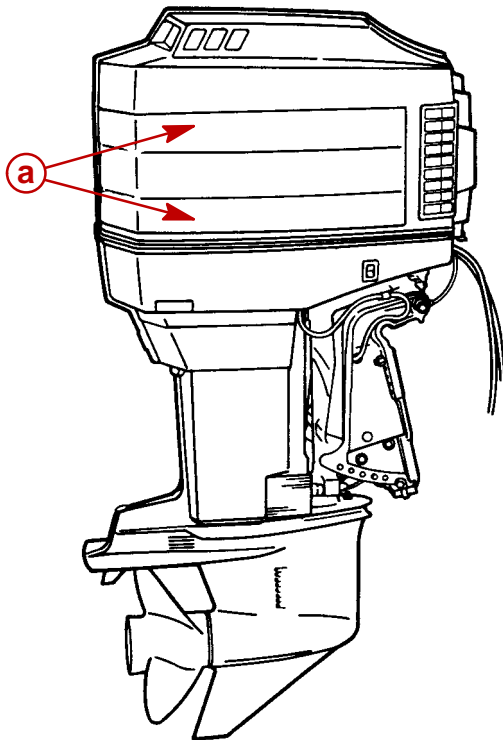

a - Textured Decals

50606

MODELS:

1990 and previous Mercury 70 thru 275

PART NUMBERS OF TEXTURED DECALS:

Each package contains one upper and one lower decal which will repair one side of a cowl. Order two to repair both sides of the cowling assembly.

Model	Quicksilver Part Number
70/75/80/90	37-12565-15 Dealer \$2.40 List \$4.00 contains two identical decals (both upper and lower are identical)
100/115	37-13145A-1 Dealer \$9.54 List \$15.90 contains one upper decal and one lower decal
135-225	37-812563-10 Dealer \$3.57 List \$5.95 contains two identical decals (both upper and lower are identical)
3.4 Litre, 250/275	37-13487-22 Dealer \$4.32d List \$7.20 contains two identical decals (both upper and lower are identical)