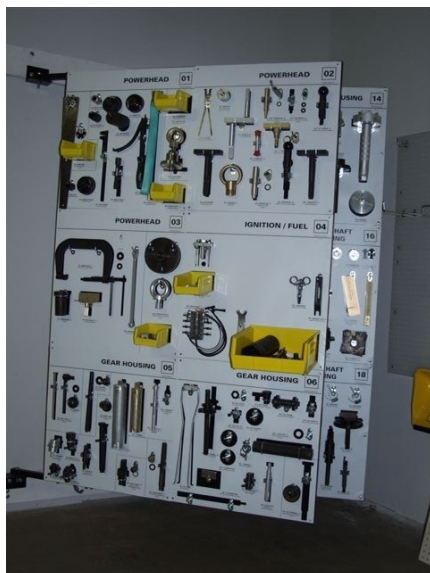

Circulate to: ☐ Sales Manager ☐ Accounting ☒ Service Manager ☐ Technician ☒ Parts Manager

Tool Board Overlay Kits & Tool Cabinets

Situation

The below listed tool board overlay kits will replace previously listed overlay kits. The previous kits will be made No Longer Available (NLA) and will NOT supersede to the new.

New Tool Board Overlay Kit

- 91-877527002 – This kit contains 12 tool overlay boards and assorted hooks to provide locations for all the active tools used to service Outboard engines.
- 91-877528002 – This kit contains 11 tool overlay boards and assorted hooks to provide locations for all the active tools used to service MerCruiser engines and drives.
- 91-896350 – This kit includes 19 tool overlay boards for the combination Outboard and MerCruiser dealer.

Tool Board Accessories

Accessories such as wall mounted swinging panel brackets or tool board carts are available through Triton Products. For additional information on accessories, ordering, and shipping, contact Triton Products at 877-963-2990 or www.tritonproduct.com.

Wall mounted panel system