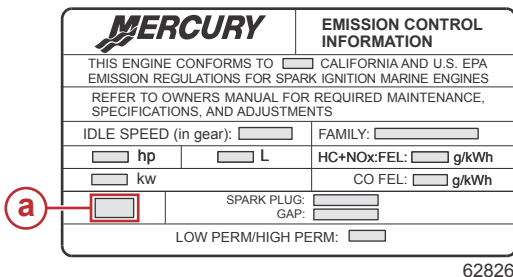

- a - Old style with year manufactured date
- b - New style without year manufactured date

The month and year manufactured will be included on the Emission Control Information label that is on the powerhead, as well as on the box matte.