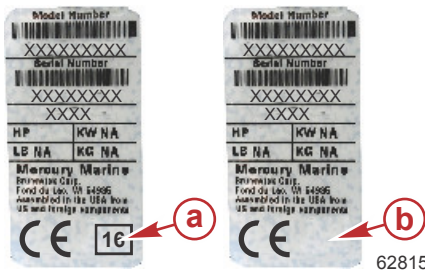

Circulate to: Sales Manager Accounting Service Manager Technician Parts Manager

Removal of Manufacture Year on Serial Number Decal

Models Affected

Models Covered	Serial Number Or Year
All Mercury Racing outboard models	2017 and newer

Scope

Worldwide

Situation

The year manufactured will no longer be printed on serial number decals that are affixed to the transom bracket, beginning with product manufactured after January 1, 2017.

Serial number decal

- a - Old style with year manufactured date
- b - New style without year manufactured date

The month and year manufactured will be included on the Emission Control Information label that is on the powerhead, as well as on the box matte.