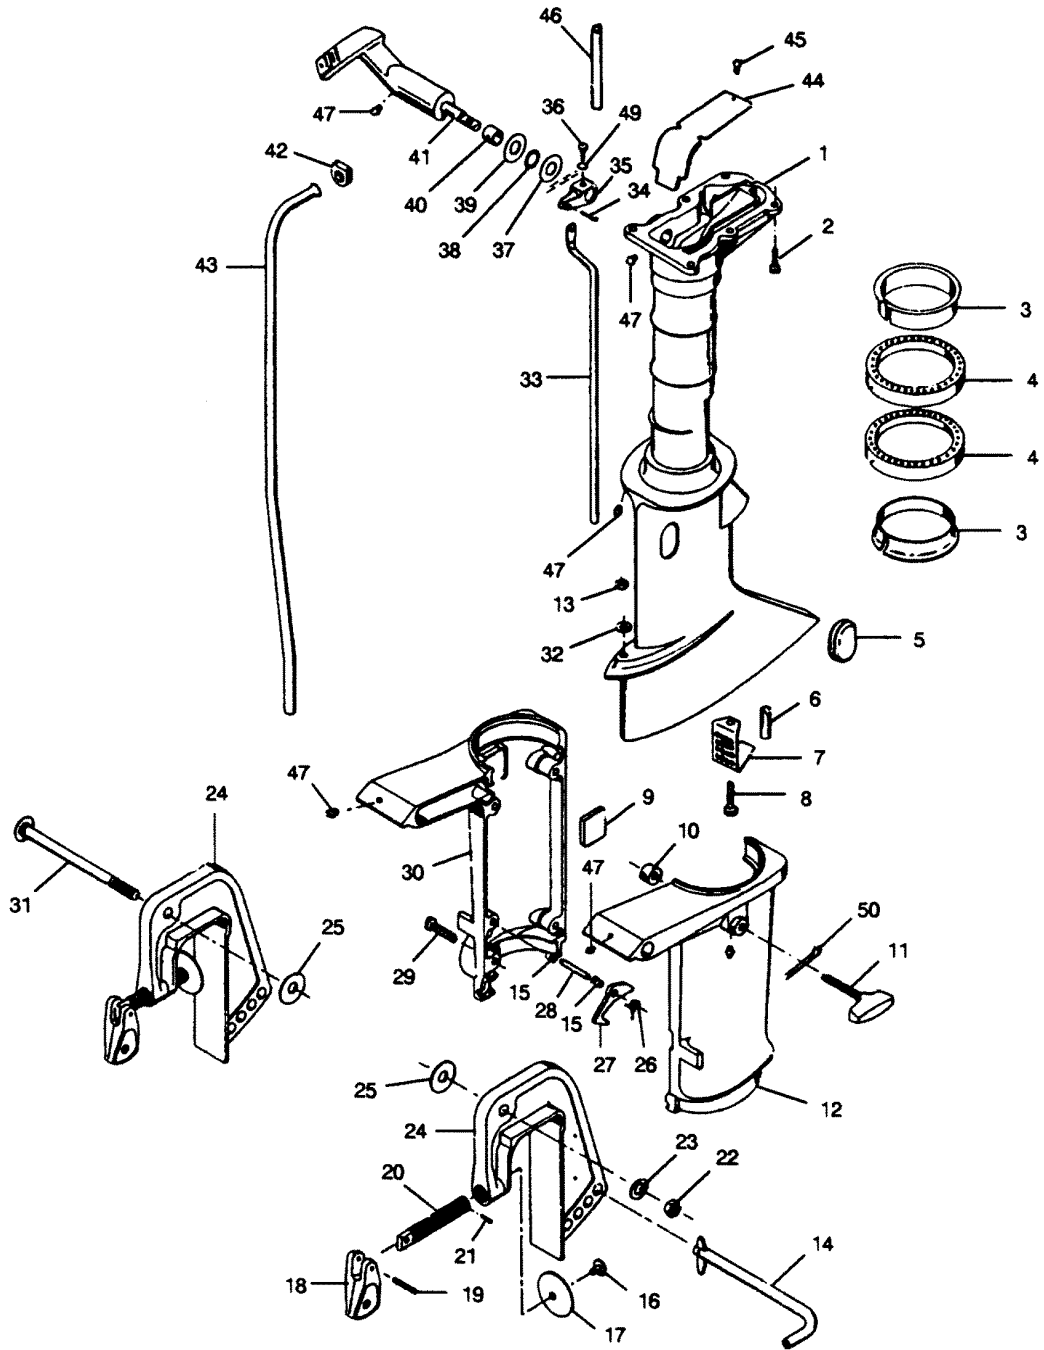

MOTOR LEG

MOTOR LEG

REF. NO.	PART NO.	SYM.	QTY.	DESCRIPTION
1	1500-817940A6		1	MOTOR LEG
2	F1864		6	HEX HEAD SCREW, 1/4 - 20 X 3/4
3	F468169		2	BEARING, SWIVEL BRACKET
4	FA468346		2	SHOCK MOUNT W/LITERATURE
5	F46899-1		1	COVER, SHIFT COUPLING
6	F521727		1	SLEEVE, IDLE BAFFLE
7	F521779		1	BAFFLE, IDLE RELIEF
8	F1747		1	HEAD SCREW, 10 - 24 X 1-11/16
9	F521661-1		1	PAD, SWIVEL FRICTION
10	F521631		1	SHOE, SWIVEL FRICTION
11	F521514		1	KNOB, STEERING FRICTION W/SCREW
12	817815A4		1	SWIVEL BRACKET - PORT
13	F1341		1	HEX NUT
14	817810A1		1	LOCK BAR ASSEMBLY
15	F197813		2	BEARING
16	F66480		2	STUD
17	F24074		2	CLAMP SCREW FOOT
18	F298075		2	HANDLE, CLAMP SCREW
19	F8554		2	SPRING PIN
20	817761A2		2	CLAMP SCREW
21	F8537		2	SPRING PIN
22	F7026		1	STOP NUT
23	F2014		1	PLAIN WASHER
24	1400-817850A4		2	STERN BRACKET
25	F2037		2	PLAIN WASHER
26	F468300-1		1	SPRING, REVERSE LOCK
27	F468349		1	REVERSE LOCK
28	F468350		1	PIN, REVERSE LOCK
29	F2035		4	PHILLIPS FILL. HEAD SCREW, 1/4 - 20 X 1
30	817816A6		1	SWIVEL BRACKET - STARBOARD
31	F468037-1		1	PIVOT BOLT
32	F8083		1	SPRING LOCKWASHER
33	F521615		1	ROD, GEARSHIFT UPPER
34	F1406		1	COTTER PIN
35	F521621		1	LEVER, GEARSHIFT
36	F2041		1	HEX M. SCREW, 10 - 24 X 3/8
37	F2014		1	PLAIN WASHER
38	F19342		1	SEAL, SHIFT LEVER SHAFT
39	F521415		1	WASHER, GEARSHIFT HANDLE
40	F341610		1	BEARING, GEARSHIFT SHAFT
41	820433T		1	HANDLE, GEARSHIFT W/SHAFT
42	F521342-1		1	SEAL, WATER LINE
43	F521244-1		1	WATER LINE (15-INCH TRANSOM MODELS)

CONTINUED ON NEXT PAGE ➡