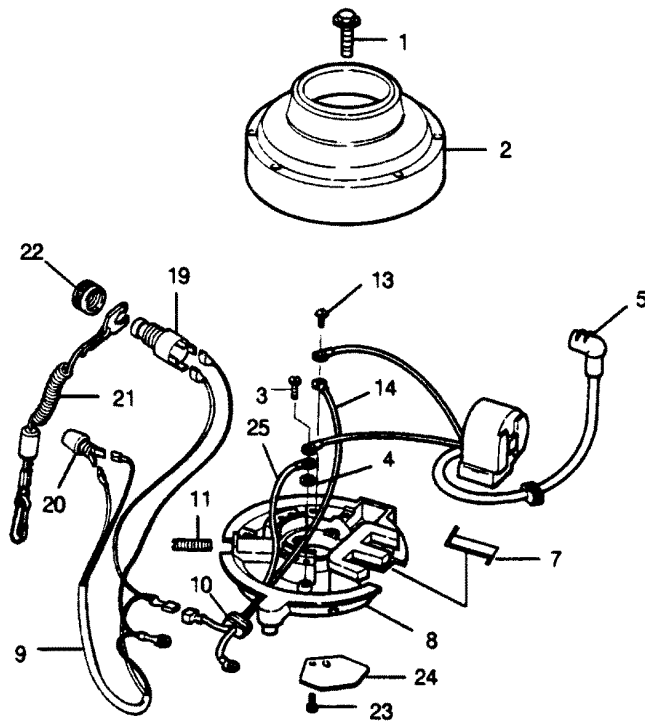

PARTS CATALOG

SEARS 5 H.P.

SERIAL NUMBER

5 H.P. (1989) 225.587502

TABLE OF CONTENTS:

CARBURETOR	14
ENGINE COVER	2
FUEL PUMP	26
FUEL TANK & LINE	28
GEAR HOUSING	20
INTAKE SYSTEM	12
MAGNETO	6
MOTOR LEG	16
PARTS INDEX	30
POWER HEAD & SUPPORT PLATE	8
STARTER	4
STEERING HANDLE & TWIST GRIP THROTTLE	24

THIS PAGE INTENTIONALLY LEFT BLANK

ENGINE COVER

ENGINE COVER

REF. NO.	PART NO.	SYM.	QTY.	DESCRIPTION
1	F2229		4	HEX SOCKET HD. CAP SCREW, 10 - 24 X 5/8
2	F703269		1	HANDLE, TILT
3	F702528		1	DECAL, REAR
4	F702397		1	DECAL, PORT
5	F687944		1	COVER, LOWER
6	F687765		1	LATCH, ENGINE COVER
8	F687163		1	COVER, SUPPORT PLATE FRONT
9	F197787-3		1	FITTING, FUEL
10	F702248		1	DECAL, CHOKE
11	F1829		1	FILL HD. SCREW, 10 - 24 X 7/8
12	F8008		3	WASHER
13	F1035		3	SLOTTED HD. SCREW, 1/4 -20 X 5/8
1	F2706772		4	CLAMP
15	F702253		2	HOSE, FUEL
16	F702427		1	BRACKET, STARTER
17	FK525713		1	PACKING
18	F702783		1	RETAINER, ENGINE COVER FRONT
19	F702892		1	DECAL, FRONT
20	F1979		3	PAN HD. SCREW, 10 - 24 X 1/2
21	F7011		3	HEX NUT
22	FS687712		1	COVER, TOP W/RETAINER AND PACKING
-	F3C702712		1	COVER, TOP COMPLETE W/DECALS
23	F687984		1	PAD, ENGINE COVER
24	F7009		4	LOCKNUT, 10 - 24
25	F681954		1	COVER, PRIME BULB
26	F681066		1	BULB, PRIME
27	F681243		1	HOSE (PRIME BULB TO CARBURETOR)

MAGNETO

43920-002

MAGNETO

REF. NO.	PART NO.	SYM.	QTY.	DESCRIPTION
1	F521552		1	SCREW
2	F687097		1	FLYWHEEL
3	F12380		2	SCREW (PLASTIC)
4	F12381		1	WASHER (PLASTIC)
5	FK1123		1	SPARKIE KIT
6	F12386		1	COIL W/LEAD WIRE, WEDGE AND SPARKIE
7	F12378		1	WEDGE SPRING
8	F12383		1	STATOR PLATE W/CORE
9	F702908		1	WIRE
10	F12088		1	GROMMET
11	F12066		1	FRICITION SCREW
13	F1755		1	SCREW, 6 - 32 X 5/16
14	F12384		1	WIRE, GROUND
18	F521498		1	KEY, FLYWHEEL
19	F687287		1	SWITCH, EMERGENCY STOP
20	F702449		1	SWITCH, STOP
21	F702329		1	LANYARD
22	F681188		1	NUT
23	F1734		1	SCREW, 1/4 - 20 X 1/2
24	F687192-1		1	CAM, THROTTLE
25	F12385		1	WIRE, STOP