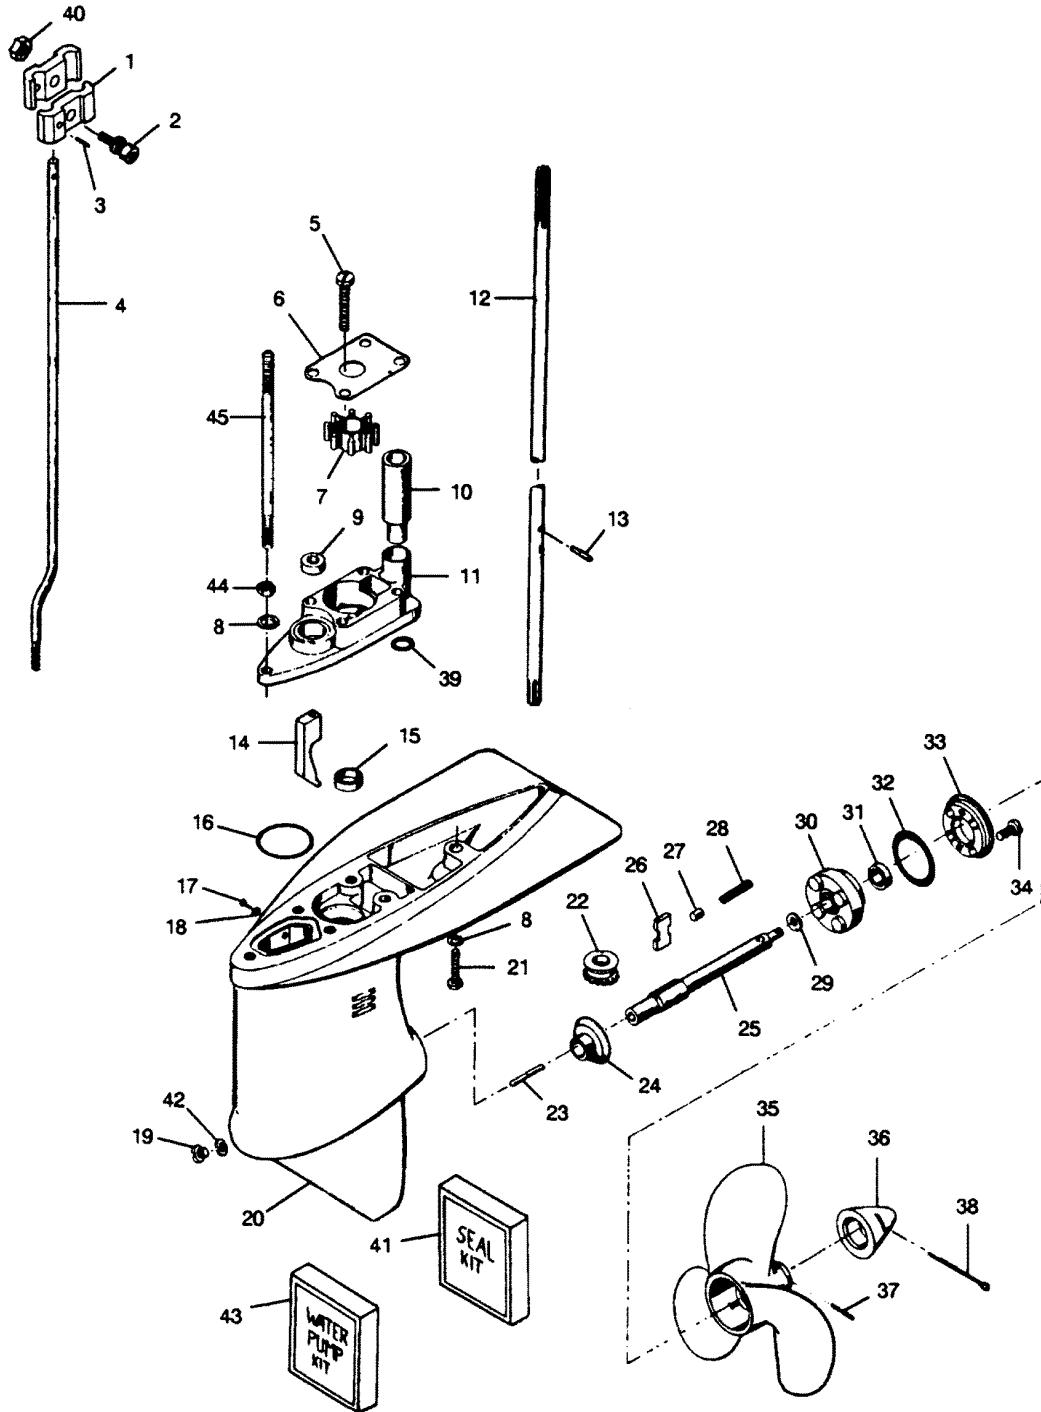

GEAR HOUSING

REF. NO.	PART NO.	SYM.	QTY.	DESCRIPTION
1	FK341704		1	COUPLING, GEARSHIFT ROD
2	F1371		1	SOCKET HEAD SCREW W/LOCKWASHER, 10 - 24 X 5/8
3	F8538		1	SPRING PIN
4	F521705-1		1	ROD, GEARSHIFT LOWER (15-INCH TRANSOM MODELS)
5	F1504		4	HEAD SCREW, 1/4 - 20 X 1-1/4
6	F521537		1	PLATE, WATER PUMP
7	F521065		1	IMPELLER
8	F8083		2	SPRING LOCKWASHER
9	F338618-1		1	SEAL, SHIFT ROD
10	FA521735		1	SEAL, WATER LINE W/LITERATURE
11	FA735060		1	WATER PUMP BODY W/PLUG
12	F521128		1	DRIVESHAFT (15-INCH TRANSOM MODELS)
13	F390563		1	PIN, WATER PUMP IMPELLER DRIVE
14	F521721		1	CAM, CLUTCH SHIFT
15	F318307		1	SEAL, DRIVESHAFT
16	F521783		1	SEAL
17	F1077		1	HEAD SCREW, 10 - 24 X 1/4
18	F8074		1	WASHER
19	F50109		1	PLUG, GEAR HOUSING
20	F2A521054		1	GEAR HOUSING
-	FC341054		1	GEAR HOUSING COMPLETE. INCLUDES ALL ITEMS MARKED WITH AN ASTERISK (*).
21	F1199		1	HEX CAP SCREW, 1/4 - 20 X 1
22	F521266		1	BEVEL PINION GEAR
23	F521728		1	CLUTCH SHIFT PIN
24	FA521023		1	BEVEL GEAR W/BEARING
25	F409098		1	PROPELLER SHAFT
26	F409521		1	CLUTCH
27	F318372		1	PIN, CLUTCH GUIDE
28	F409719		1	CLUTCH SPRING
29	F521099		1	SPACER
30	FA341298		1	BEARING CAGE W/BEARING
31	F521307		1	SEAL, PROPELLER SHAFT
32	F521305		1	SEAL "O" RING
33	F521296		1	RETAINER, PROPELLER SHAFT BEARING CAGE
34	F525457		4	HEAD SCREW, 1/4 - 20 X 5/8
35	FP332		1	PROPELLER (15-INCH TRANSOM MODELS)
36	11-817752A1		1	PROPELLER NUT
37	FA324101		1	PROPELLER PIN, PACK OF 3
38	F1846		1	COTTER PIN
39	F521246-1		1	PLUG, WATER PUMP
40	F7009		1	LOCKNUT, 10 - 24
41	FK1057		1	GEAR HOUSING SEAL KIT. INCLUDES ALL ITEMS MARKED WITH A DOUBLE ASTERISK (**).

CONTINUED ON NEXT PAGE ➡

GEAR HOUSING