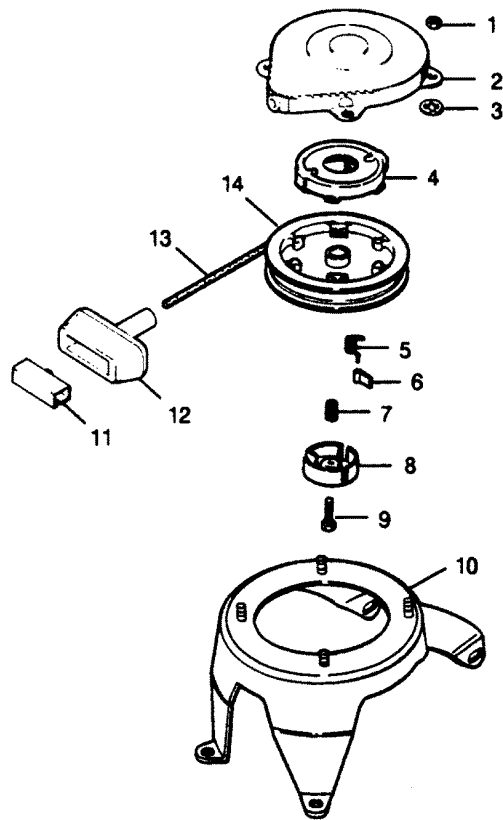

STARTER

43920-001

STARTER

REF. NO.	PART NO.	SYM.	QTY.	DESCRIPTION
1	F1341		4	NUT, 1/4 - 20
3	F8061		4	INTERNAL TOOTH LOCKWASHER
4	F15584		1	SPRING AND KEEPER
5	F15605		3	SPRING
6	F250421		3	DOG
7	F250003		1	SPRING
8	F15604		1	RETAINER, DOG
9	F15615		1	SCREW
10	F702427		1	BRACKET, STARTER
11	F620817		1	RETAINER
12	F620132		1	HANDLE
13	F15585		1	ROPE, STARTER
14	F15606		1	PULLEY W/BEARING
-	F687063		1	STARTER, COMPLETE