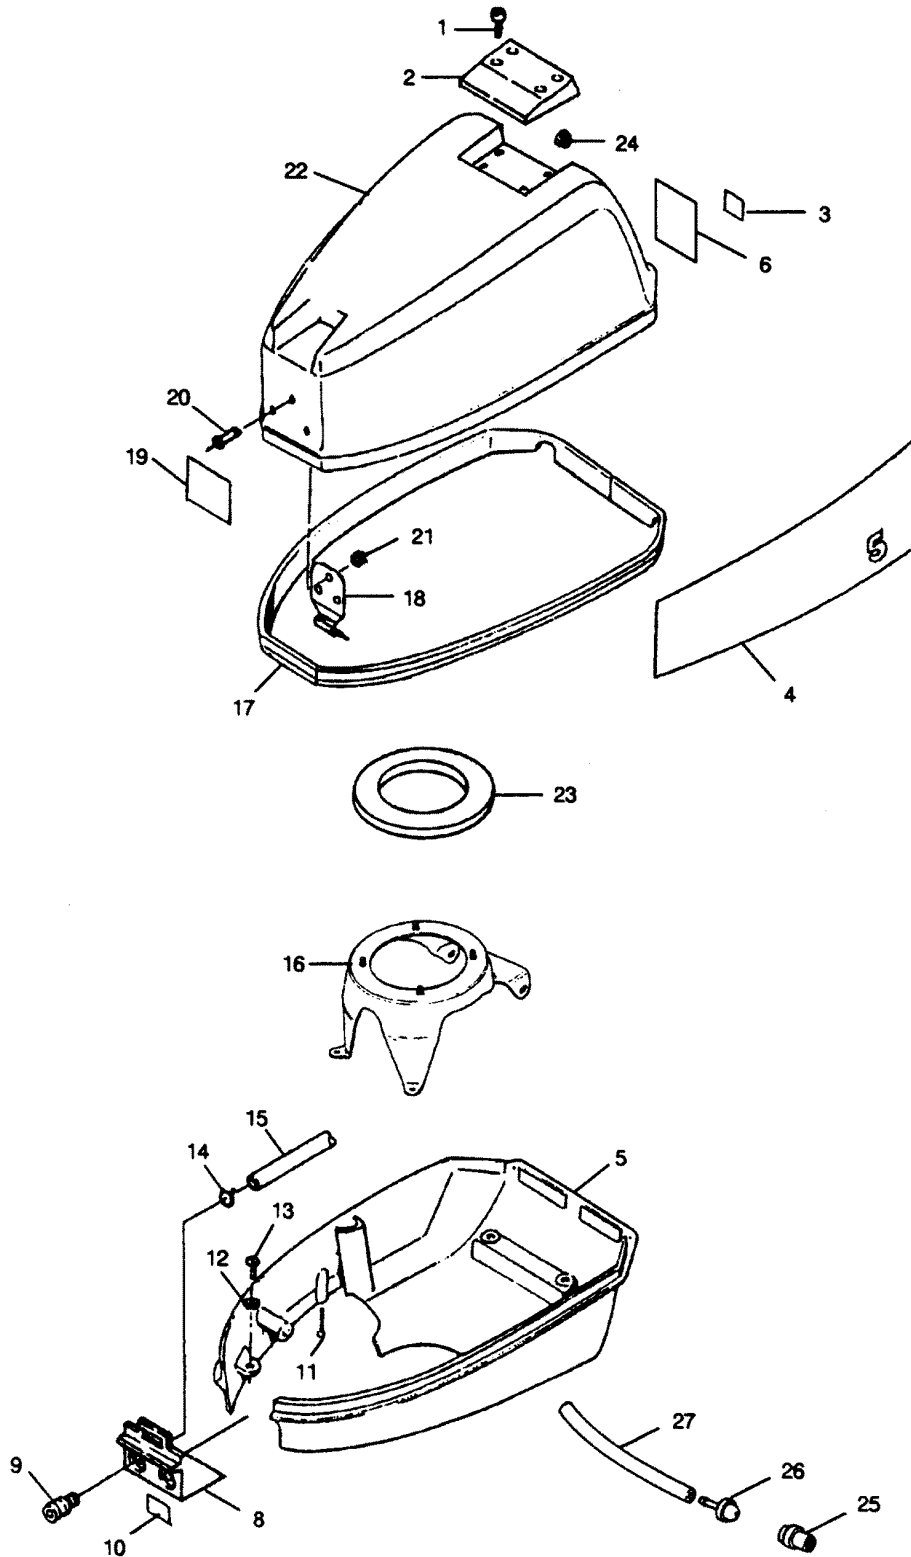

PARTS CATALOG

SEARS 5 H.P.

SERIAL NUMBER

5 H.P. (1989) 225.587502

TABLE OF CONTENTS:

CARBURETOR	14
ENGINE COVER	2
FUEL PUMP	26
FUEL TANK & LINE	28
GEAR HOUSING	20
INTAKE SYSTEM	12
MAGNETO	6
MOTOR LEG	16
PARTS INDEX	30
POWER HEAD & SUPPORT PLATE	8
STARTER	4
STEERING HANDLE & TWIST GRIP THROTTLE	24

NOTE: *Indented description indicate that these parts are included in preceeding assembly.*

AR = As Required

NSS = Not Sold Separate

OPT = Optional

NS = Not Shown

THESE PARTS BOOKS/FICHE CARD ARE COPYRIGHTED AND MAY NOT BE DISTRIBUTED OR REPRODUCED IN ANY OTHER FORMAT BY ANYONE OTHER THAN MERCURY MARINE WITHOUT THE PRIOR WRITTEN CONSENT OF MERCURY MARINE.

THIS PAGE INTENTIONALLY LEFT BLANK

ENGINE COVER

ENGINE COVER

REF. NO.	PART NO.	SYM.	QTY.	DESCRIPTION
1	F2229		4	HEX SOCKET HD. CAP SCREW, 10 - 24 X 5/8
2	F703269		1	HANDLE, TILT
3	F702528		1	DECAL, REAR
4	F702397		1	DECAL, PORT
5	F687944		1	COVER, LOWER
6	F687765		1	LATCH, ENGINE COVER
8	F687163		1	COVER, SUPPORT PLATE FRONT
9	F197787-3		1	FITTING, FUEL
10	F702248		1	DECAL, CHOKE
11	F1829		1	FILL HD. SCREW, 10 - 24 X 7/8
12	F8008		3	WASHER
13	F1035		3	SLOTTED HD. SCREW, 1/4 -20 X 5/8
1	F2706772		4	CLAMP
15	F702253		2	HOSE, FUEL
16	F702427		1	BRACKET, STARTER
17	FK525713		1	PACKING
18	F702783		1	RETAINER, ENGINE COVER FRONT
19	F702892		1	DECAL, FRONT
20	F1979		3	PAN HD. SCREW, 10 - 24 X 1/2
21	F7011		3	HEX NUT
22	FS687712		1	COVER, TOP W/RETAINER AND PACKING
-	F3C702712		1	COVER, TOP COMPLETE W/DECALS
23	F687984		1	PAD, ENGINE COVER
24	F7009		4	LOCKNUT, 10 - 24
25	F681954		1	COVER, PRIME BULB
26	F681066		1	BULB, PRIME
27	F681243		1	HOSE (PRIME BULB TO CARBURETOR)

CONTINUED ON NEXT PAGE ➡

POWER HEAD & SUPPORT PLATE

POWER HEAD & SUPPORT PLATE

REF. NO.	PART NO.	SYM.	QTY.	DESCRIPTION
50	FG1022		1	GASKET SET. INCLUDES ITEMS LISTED BELOW
-	F521168		1	CARBURETOR ADAPTER GASKET
-	F521279		1	CYLINDER EXHAUST GASKET
-	F521529-1		1	CYLINDER HEAD GASKET
-	F521906		1	CARBURETOR GASKET