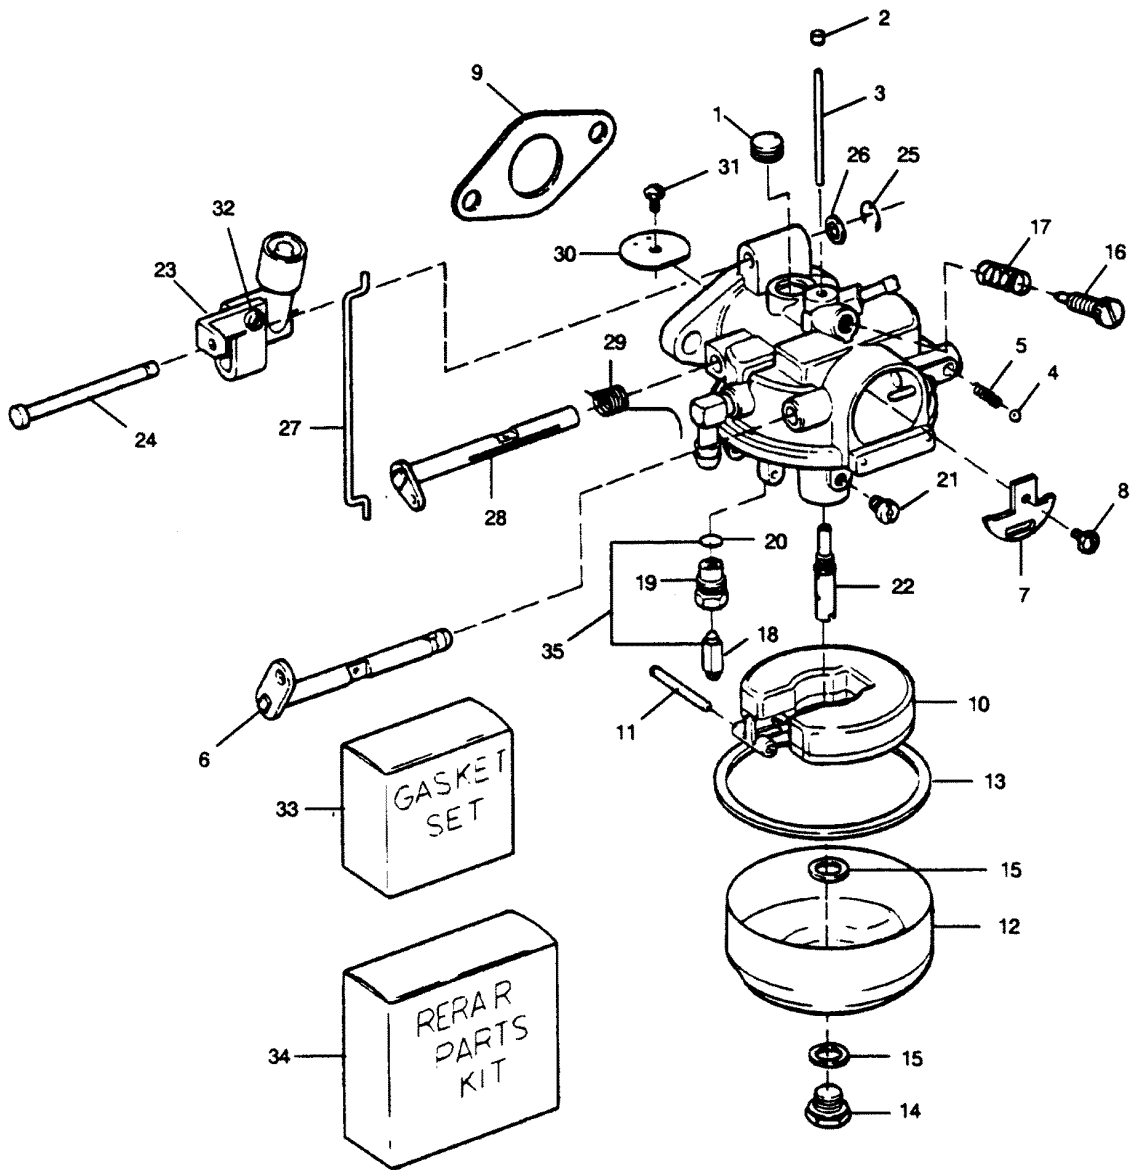

CARBURETOR

CARBURETOR

REF. NO.	PART NO.	SYM.	QTY.	DESCRIPTION
1	FO2531		1	PLUG, WELCH
2	FO10588		1	PLUG
3	F10235		1	TUBE, BY-PASS
4	FO4784		1	BALL
5	FO8805		1	SPRING, CHOKE FRICTION
6	FO15736		1	SHAFT, CHOKE
7	FO15367		1	SHUTTER, CHOKE
8	FO10280		2	SCREW, SHUTTER
9	F18906		1	GASKET, CARBURETOR
10	FO13554		1	FLOAT
11	FO13944		1	PIN, FLOAT
12	FO15366		1	BOWL, FLOAT
13	FO15623		1	GASKET, FLOAT BOWL
14	FO13945		1	SCREW
15	FO2510		1	GASKET
16	FO15520		1	NEEDLE, IDLE
17	FO11103		1	SPRING, IDLE NEEDLE
18	F10265		1	NEEDLE, INLET
19	F10292		1	SEAT, INLET
20	FO10165		1	GASKET
21	F10237		1	MAIN FUEL JET (.033) SEA LEVEL - 2500 FT
-	F10239		1	MAIN FUEL JET (.032) 2500 - 5000 FT.
-	F10330		1	MAIN FUEL JET (.031) 5000 - 7500 FT.
-	F10331		1	MAIN FUEL JET (.030) 7500 - 10000 FT.
22	F10238		1	NOZZLE
23	F10290		1	BRACKET ASSEMBLY, THROTTLE
24	F10240		1	SHAFT, THROTTLE LINKAGE
25	F10241		1	CLIP
26	F10242		1	WASHER
27	F10332		1	LINKAGE, WIRE
28	FO15718		1	SHAFT, THROTTLE
29	F10246		1	SPRING, THROTTLE RETURN
30	F10248		1	SHUTTER, THROTTLE
31	FO8942		2	SCREW, THROTTLE SHUTTER
32	FO10571		1	SCREW, IDLE SPEED
33	FK10294		1	GASKET SET
34	FK10295		1	REPAIR KIT
35	F10237		1	INLET NEEDLE SEAT & GASKET KIT
-	F687061-1		1	CARBURETOR COMPLETE (HO-3B)