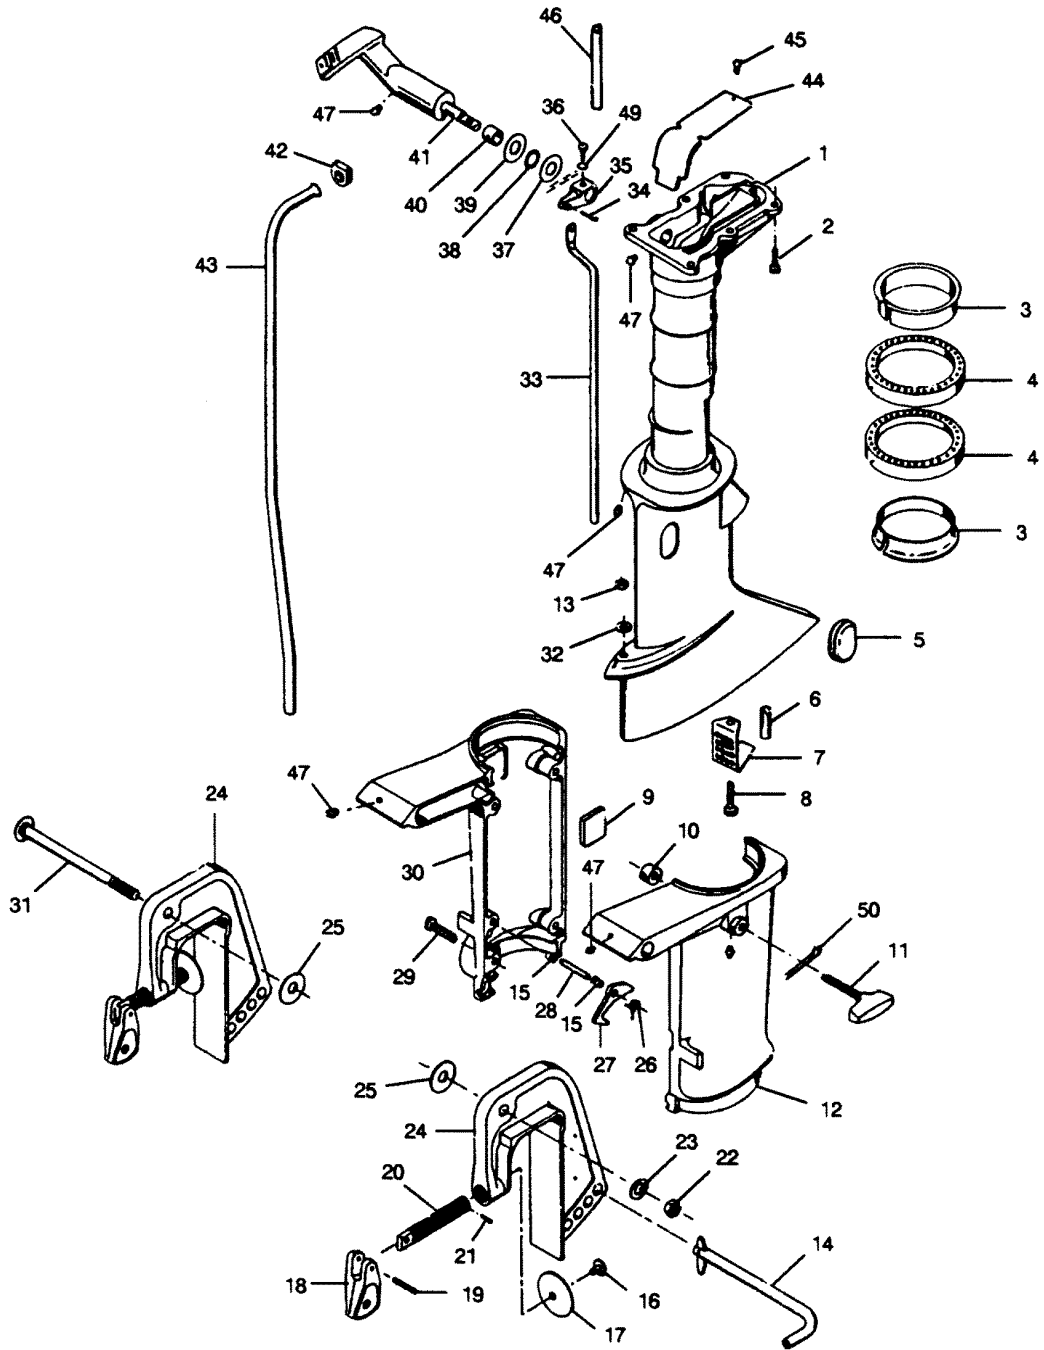

MOTOR LEG

MOTOR LEG

REF. NO.	PART NO.	SYM.	QTY.	DESCRIPTION
1	1500-817940A6		1	MOTOR LEG
2	F1864		6	HEX HEAD SCREW, 1/4 - 20 X 3/4
3	F468169		2	BEARING, SWIVEL BRACKET
4	FA468346		2	SHOCK MOUNT W/LITERATURE
5	F46899-1		1	COVER, SHIFT COUPLING
6	F521727		1	SLEEVE, IDLE BAFFLE
7	F521779		1	BAFFLE, IDLE RELIEF
8	F1747		1	HEAD SCREW, 10 - 24 X 1-11/16
9	F521661-1		1	PAD, SWIVEL FRICTION
10	F521631		1	SHOE, SWIVEL FRICTION
11	F521514		1	KNOB, STEERING FRICTION W/SCREW
12	817815A4		1	SWIVEL BRACKET - PORT
13	F1341		1	HEX NUT
14	817810A1		1	LOCK BAR ASSEMBLY
15	F197813		2	BEARING
16	F66480		2	STUD
17	F24074		2	CLAMP SCREW FOOT
18	F298075		2	HANDLE, CLAMP SCREW
19	F8554		2	SPRING PIN
20	817761A2		2	CLAMP SCREW
21	F8537		2	SPRING PIN
22	F7026		1	STOP NUT
23	F2014		1	PLAIN WASHER
24	1400-817850A4		2	STERN BRACKET
25	F2037		2	PLAIN WASHER
26	F468300-1		1	SPRING, REVERSE LOCK
27	F468349		1	REVERSE LOCK
28	F468350		1	PIN, REVERSE LOCK
29	F2035		4	PHILLIPS FILL. HEAD SCREW, 1/4 - 20 X 1
30	817816A6		1	SWIVEL BRACKET - STARBOARD
31	F468037-1		1	PIVOT BOLT
32	F8083		1	SPRING LOCKWASHER
33	F521615		1	ROD, GEARSHIFT UPPER
34	F1406		1	COTTER PIN
35	F521621		1	LEVER, GEARSHIFT
36	F2041		1	HEX M. SCREW, 10 - 24 X 3/8
37	F2014		1	PLAIN WASHER
38	F19342		1	SEAL, SHIFT LEVER SHAFT
39	F521415		1	WASHER, GEARSHIFT HANDLE
40	F341610		1	BEARING, GEARSHIFT SHAFT
41	820433T		1	HANDLE, GEARSHIFT W/SHAFT
42	F521342-1		1	SEAL, WATER LINE
43	F521244-1		1	WATER LINE (15-INCH TRANSOM MODELS)

CONTINUED ON NEXT PAGE ➡

MOTOR LEG

MOTOR LEG

REF. NO.	PART NO.	SYM.	QTY.	DESCRIPTION
44	FA341151		1	PLATE, EXHAUST
45	F1645		3	ROUND HEAD THD. CUTTING, 6 - 32 X 1/4
46	F521261		1	LINE, WATER OUTLET
47	F213274		6	FITTING, GREASE
49	F1975		1	LOCKWASHER, #10
50	F1014		1	COTTER PIN