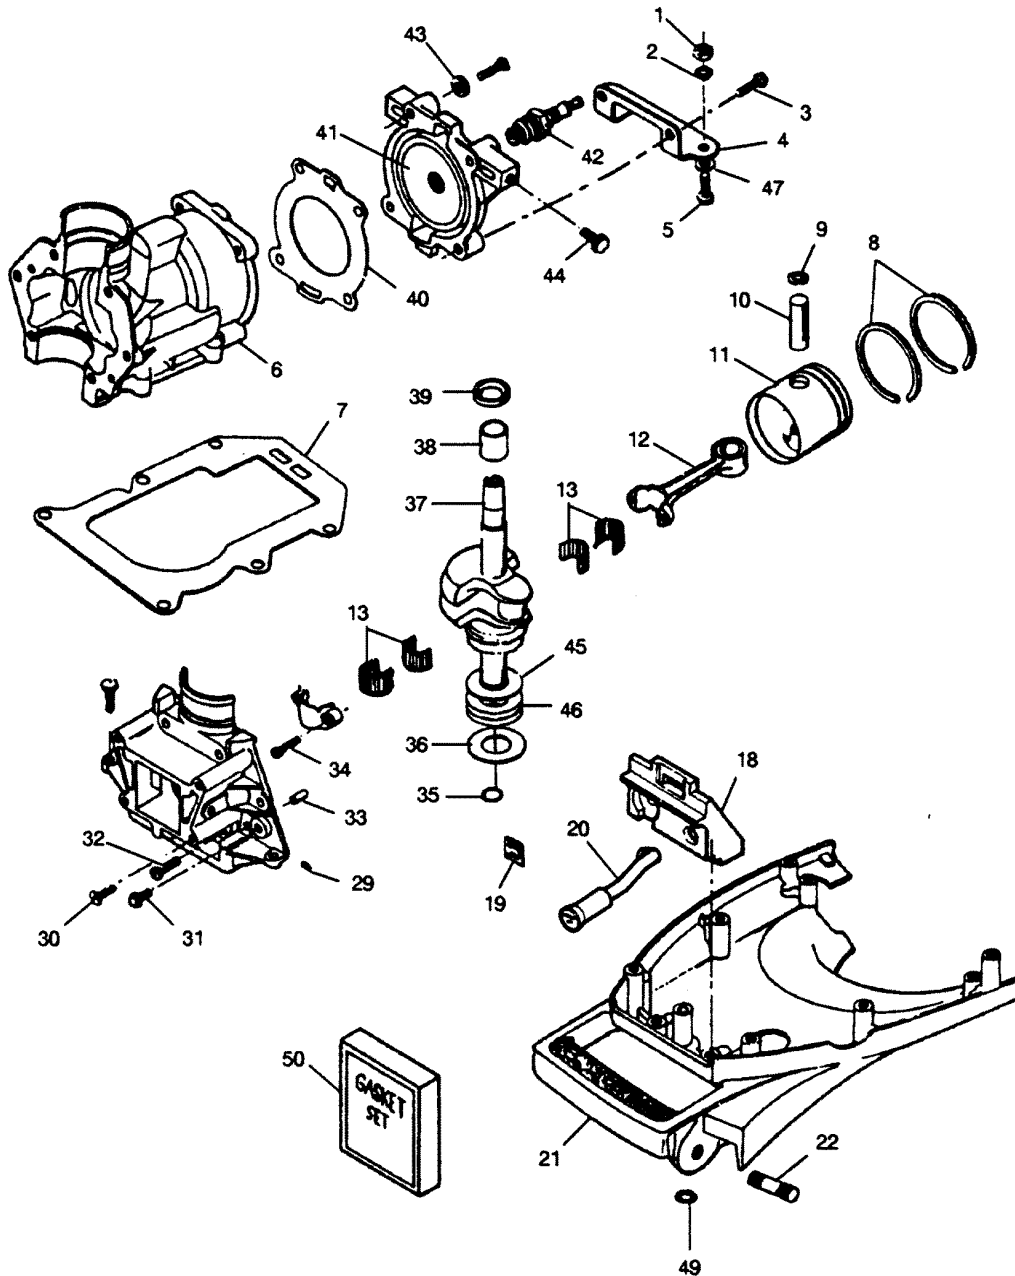

POWER HEAD & SUPPORT PLATE

POWER HEAD & SUPPORT PLATE

REF. NO.	PART NO.	SYM.	QTY.	DESCRIPTION
1	F1341		2	HEX NUT
2	F8083		2	SPRING LOCKWASHER
3	F901938-1		4	SCREW, CYLINDER HEAD
4	F521774		1	BRACKET, ENGINE COVER LOWER MOUNTING
5	F1705		4	HEX HEAD CAP SCREW, 1/4 - 20 X 3/4
6	F2A702010		1	CYLINDER W/CRANKCASE COVER
-	FC702010		1	SHORT BLOCK (NOT SHOWN). INCLUDES ALL ITEMS MARKED WITH AN ASTERISK (*).
7	F521279		1	GASKET, CYLINDER EXHAUST
8	39-818038A1		1	PISTON RING SET (2 RINGS)
9	F250410		2	PISTON PIN RETAINING RING
10	F250017		1	PISTON PIN
11	F521015-1		1	PISTON
12	F2A521016		1	CONNECTING ROD W/BEARING
13	FA567241		1	CRANKPIN ROLLER AND CAGE SET
18	F702163		1	COVER, SUPPORT PLATE
19	FC521248		1	DECAL, CHOKE
20	F687547		1	KNOB, WARM UP
21	F687038		1	SUPPORT PLATE
22	F521004		1	STUD
29	F1789		1	PIPE PLUG
30	F1107		2	HEAD M. SCREW, 1/4 - 20 X 3/4
31	F2050		1	HEX WASHER HEAD TAPTITE SCREW, 1/4 - 20 X 12
32	F1504		4	SLOTTED FILL. HEAD SCREW, 1/4 - 20 X 1-1/4
33	F8559		2	DOWEL PIN
34	F36634		2	SCREW, CONNECTING ROD
35	F521579		1	SEAL, CRANKSHAFT SPLINE
36	F521118-1		1	SEAL, CRANKSHAFT LOWER
37	F2A527018		1	CRANKSHAFT
38	F521013		1	BEARING, CRANKSHAFT UPPER
39	F521146		1	SEAL, CRANKSHAFT UPPER
40	F521529-1		1	GASKET, CYLINDER HEAD
41	F680518		1	CYLINDER HEAD
42	33-82370M		1	SPARK PLUG (L-86) USA
43	F8028		2	PLAIN WASHER
44	F1426		2	HEX HEAD SCREW W/LOCKWASHER, 1/4 - 20 X 7/16
45	F521270		1	SLINGER
46	F521910		1	BEARING, CRANKSHAFT LOWER
47	F8008		2	PLAIN WASHER
48	F341284-1		1	KNOB, ENGINE COVER RETAINER
49	F455208		1	RETAINING RING

CONTINUED ON NEXT PAGE ➡