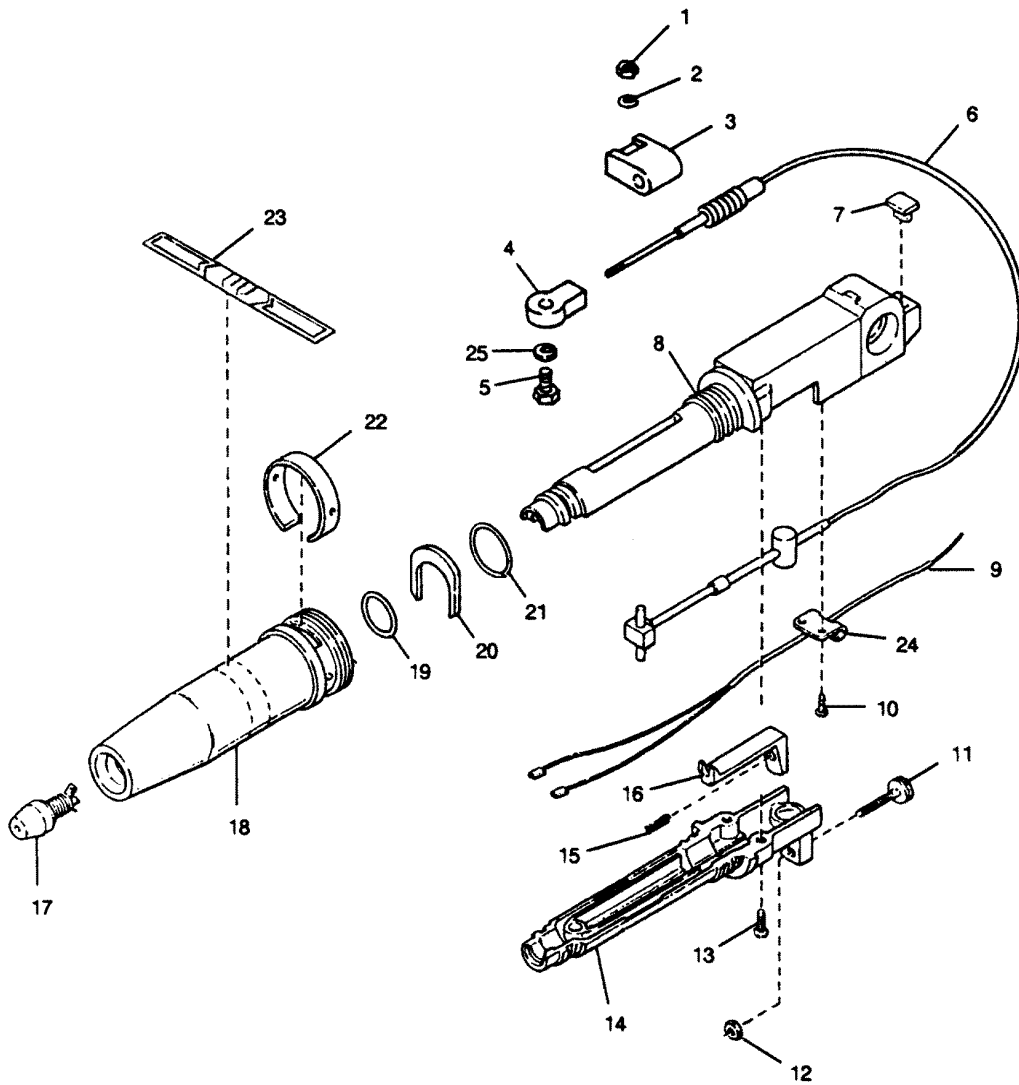

STEERING HANDLE & TWIST GRIP THROTTLE

STEERING HANDLE & TWIST GRIP THROTTLE

REF. NO.	PART NO.	SYM.	QTY.	DESCRIPTION
1	F1832		2	LOCKNUT, 1/4 - 20
2	F2012		1	WASHER 5.5
3	F702668		1	RETAINER
4	F702035		1	BEARING
5	F702165		1	SCREW
6	F702444		1	CABLE, SPEED CONTROL
7	F702025		1	PAD
8	F702079		1	ARM
9	F702908		1	WIRE, SHORTING
10	F2230		4	SELF TAPPING SCREW, #6 X 3/8
11	F521690-1		1	SCREW, IDLE STOP
12	F7009		1	NUT, 10 - 24
13	F2219		3	SELF TAPPING SCREW, #8 X 3/4
14	F702576		1	ARM, STEERING LOWER
15	F521199		1	SPRING, THROTTLE STOP
16	F702198		1	STOP, IDLE
17	F702449		1	SWITCH
18	F702137		1	GRIP, STEERING HANDLE
19	F53795-1		1	SEAL
20	F702178		1	RETAINER
21	F702736		1	SEAL
22	F702687		1	COLLAR
23	F702894		1	DECAL
24	F702212		1	PLATE
25	F8143		1	WASHER