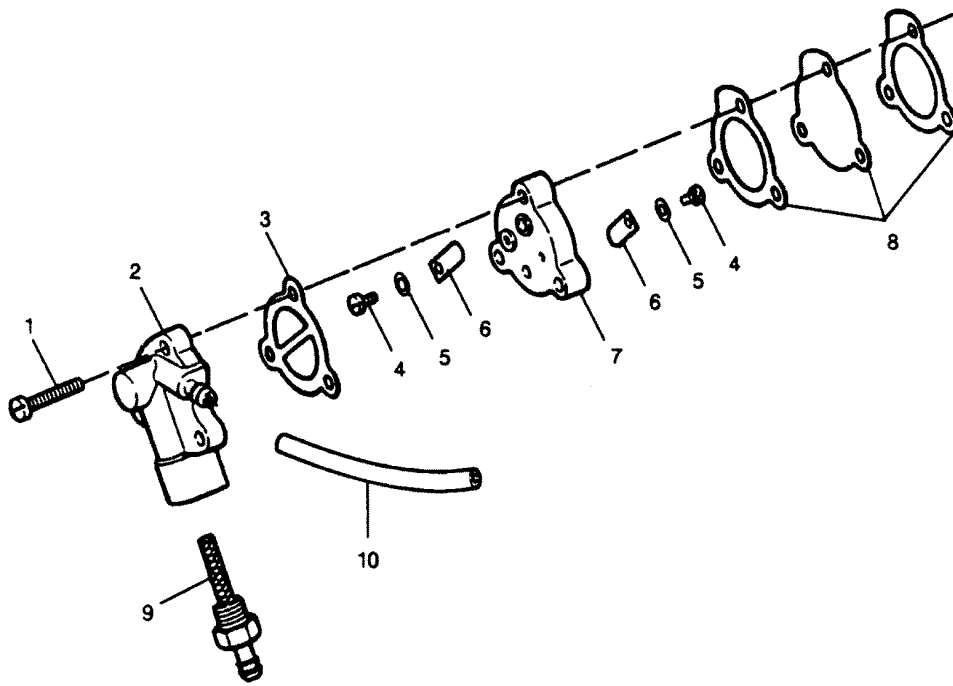

FUEL PUMP

FUEL PUMP

REF. NO.	PART NO.	SYM.	QTY.	DESCRIPTION
1	F1069		3	FILL HD. SCREW, 10 - 24 X 1-1/16
2	F901746-2		1	COVER, FUEL PUMP
3	F24748-2		1	GASKET, FUEL PUMP
4	F1286		2	PAN HD. SCREW, 4 - 40 X 3/16
5	F8003		2	WASHER
6	F18160-3		2	REED, FUEL PUMP
7	F2A24757		1	FUEL PUMP REED PLATE
8	27-818043A1		1	FUEL PUMP DIAPHRAGM W/GASKETS
9	F901811		1	FILTER, FUEL PUMP
10	F63754		1	HOSE, FUEL (FUEL PUMP TO CARBURETOR)