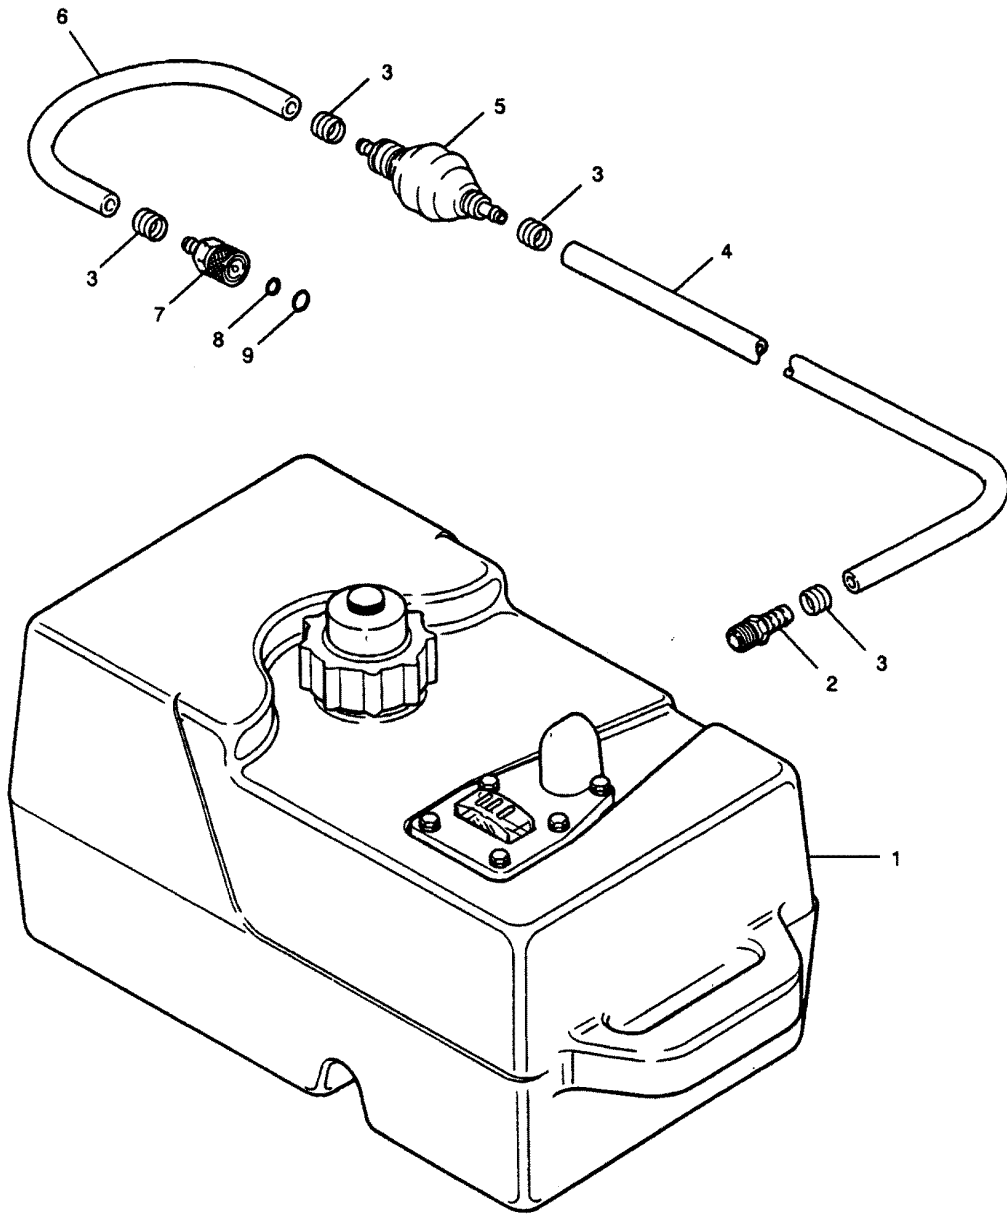

FUEL TANK & LINE

FUEL TANK & LINE

REF. NO.	PART NO.	SYM.	QTY.	DESCRIPTION
1	FA702034		1	FUEL TANK COMPLETE W/LINE
2	F702801		1	FITTING
3	F298788		4	FERRULE
4	32-817738A1		1	HOSE
5	89396A38		1	BULB, PRIME
6	FA84754-1		1	HOSE
7	F197787-3		1	COUPLER
8	F17815		1	SEAL
9	F17816		1	SEAL