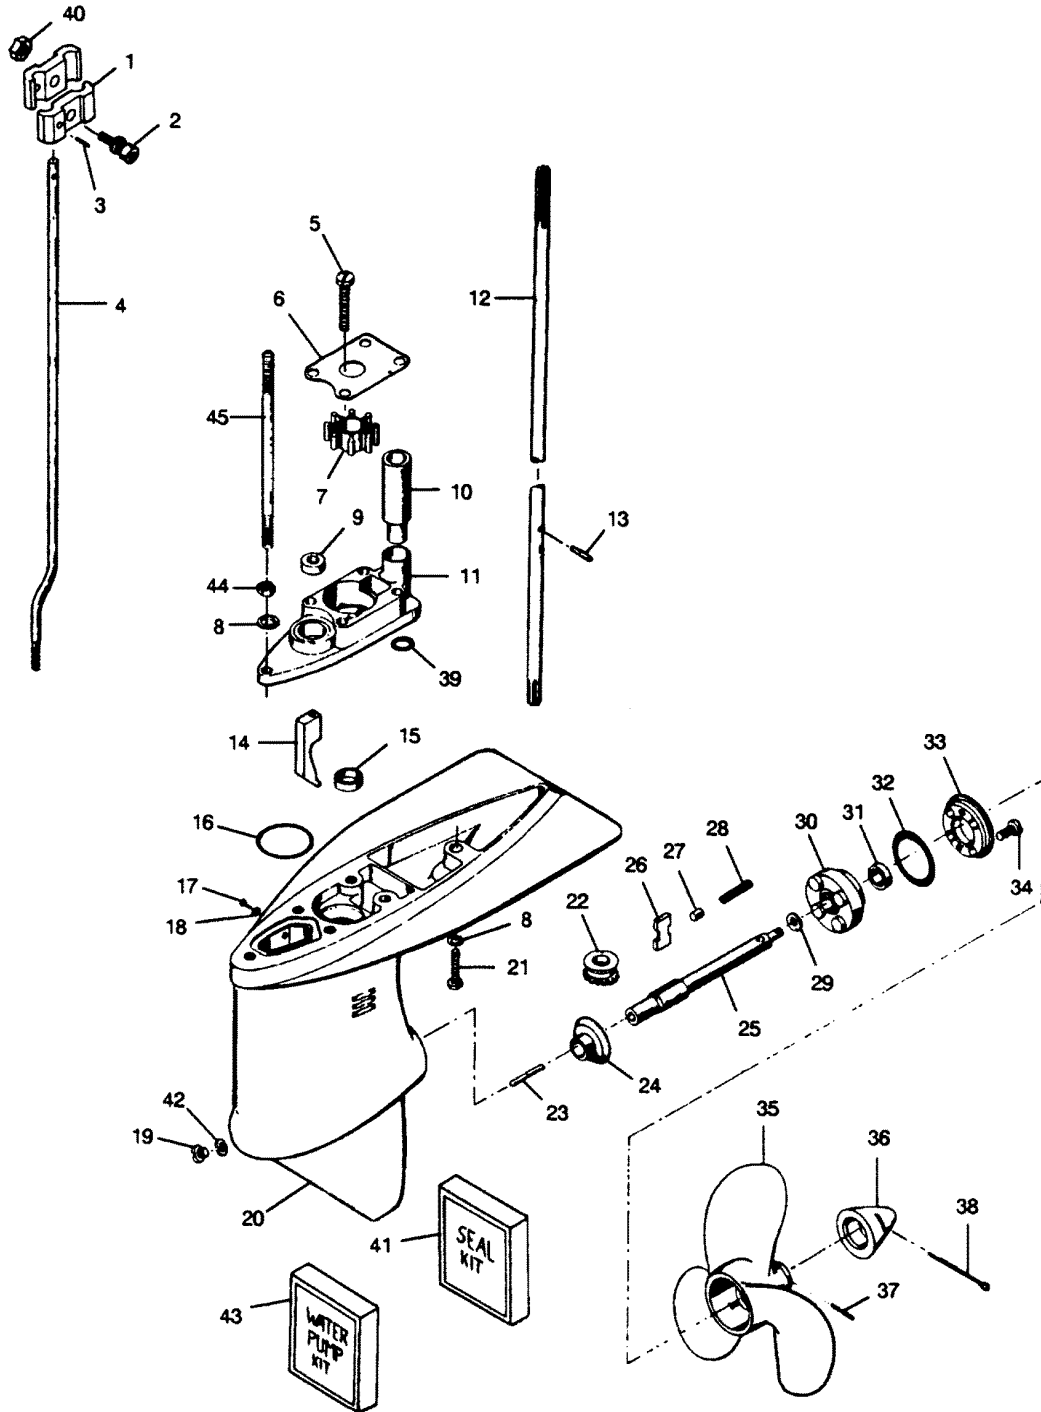

GEAR HOUSING

GEAR HOUSING

REF. NO.	PART NO.	SYM.	QTY.	DESCRIPTION
1	FK341704		1	COUPLING, GEARSHIFT ROD
2	F1371		1	SOCKET HEAD SCREW W/LOCKWASHER, 10 - 24 X 5/8
3	F8538		1	SPRING PIN
4	F521705-1		1	ROD, GEARSHIFT LOWER (15-INCH TRANSOM MODELS)
5	F1504		4	HEAD SCREW, 1/4 - 20 X 1-1/4
6	F521537		1	PLATE, WATER PUMP
7	F521065		1	IMPELLER
8	F8083		2	SPRING LOCKWASHER
9	F338618-1		1	SEAL, SHIFT ROD
10	FA521735		1	SEAL, WATER LINE W/LITERATURE
11	FA735060		1	WATER PUMP BODY W/PLUG
12	F521128		1	DRIVESHAFT (15-INCH TRANSOM MODELS)
13	F390563		1	PIN, WATER PUMP IMPELLER DRIVE
14	F521721		1	CAM, CLUTCH SHIFT
15	F318307		1	SEAL, DRIVESHAFT
16	F521783		1	SEAL
17	F1077		1	HEAD SCREW, 10 - 24 X 1/4
18	F8074		1	WASHER
19	F50109		1	PLUG, GEAR HOUSING
20	F2A521054		1	GEAR HOUSING
-	FC341054		1	GEAR HOUSING COMPLETE. INCLUDES ALL ITEMS MARKED WITH AN ASTERISK (*).
21	F1199		1	HEX CAP SCREW, 1/4 - 20 X 1
22	F521266		1	BEVEL PINION GEAR
23	F521728		1	CLUTCH SHIFT PIN
24	FA521023		1	BEVEL GEAR W/BEARING
25	F409098		1	PROPELLER SHAFT
26	F409521		1	CLUTCH
27	F318372		1	PIN, CLUTCH GUIDE
28	F409719		1	CLUTCH SPRING
29	F521099		1	SPACER
30	FA341298		1	BEARING CAGE W/BEARING
31	F521307		1	SEAL, PROPELLER SHAFT
32	F521305		1	SEAL "O" RING
33	F521296		1	RETAINER, PROPELLER SHAFT BEARING CAGE
34	F525457		4	HEAD SCREW, 1/4 - 20 X 5/8
35	FP332		1	PROPELLER (15-INCH TRANSOM MODELS)
36	11-817752A1		1	PROPELLER NUT
37	FA324101		1	PROPELLER PIN, PACK OF 3
38	F1846		1	COTTER PIN
39	F521246-1		1	PLUG, WATER PUMP
40	F7009		1	LOCKNUT, 10 - 24
41	FK1057		1	GEAR HOUSING SEAL KIT. INCLUDES ALL ITEMS MARKED WITH A DOUBLE ASTERISK (**).

CONTINUED ON NEXT PAGE ➡