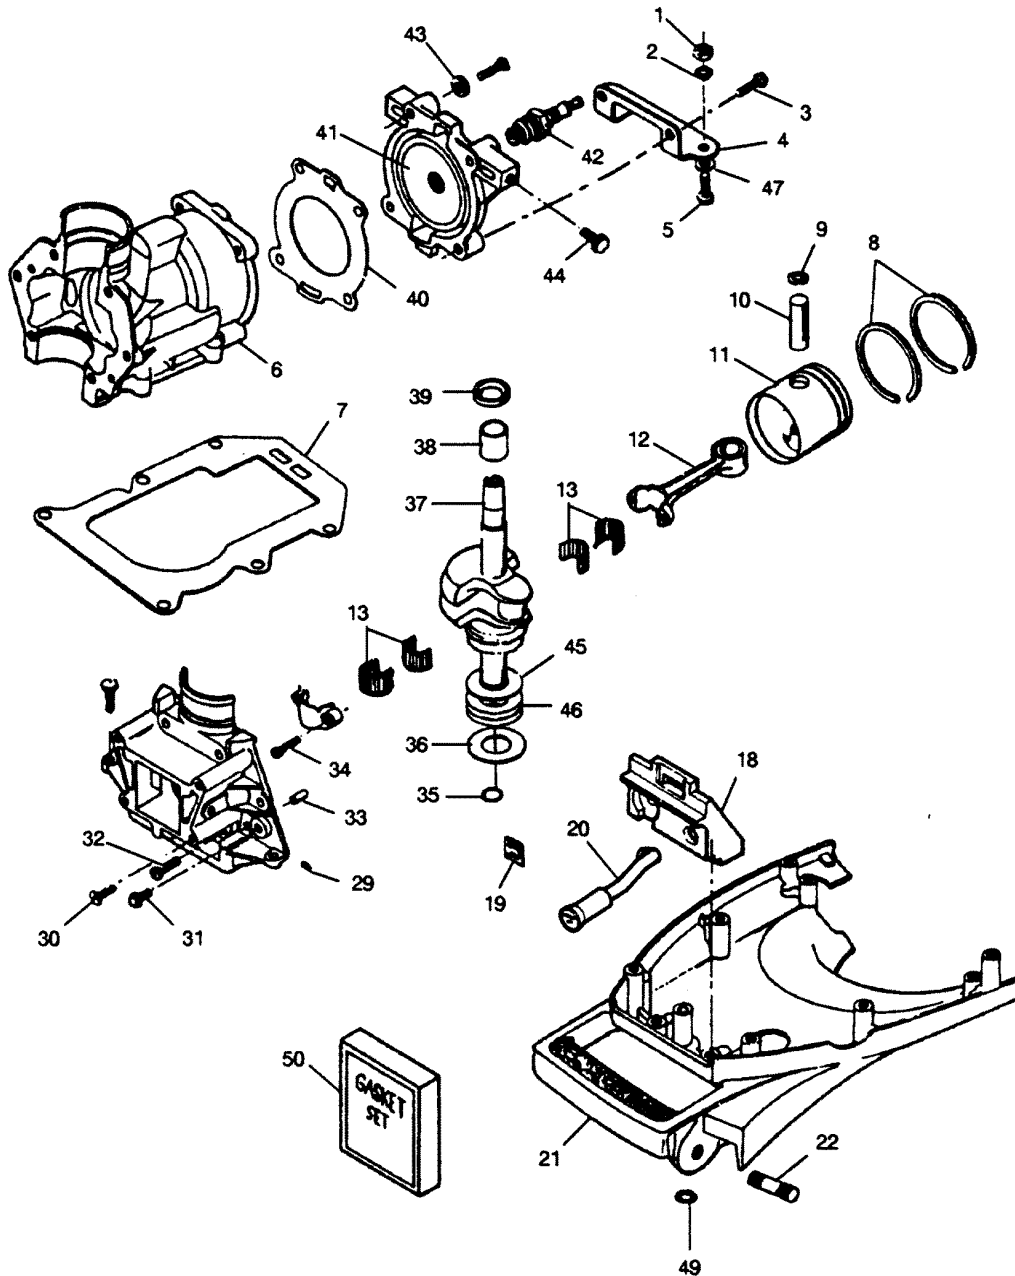

POWER HEAD & SUPPORT PLATE

REF. NO.	PART NO.	SYM.	QTY.	DESCRIPTION
1	F1341		2	HEX NUT
2	F8083		2	SPRING LOCKWASHER
3	F901938-1		4	SCREW, CYLINDER HEAD
4	F521774		1	BRACKET, ENGINE COVER LOWER MOUNTING
5	F1705		4	HEX HEAD CAP SCREW, 1/4 - 20 X 3/4
6	F2A702010		1	CYLINDER W/CRANKCASE COVER
-	FC702010		1	SHORT BLOCK (NOT SHOWN). INCLUDES ALL ITEMS MARKED WITH AN ASTERISK (*).
7	F521279		1	GASKET, CYLINDER EXHAUST
8	39-818038A1		1	PISTON RING SET (2 RINGS)
9	F250410		2	PISTON PIN RETAINING RING
10	F250017		1	PISTON PIN
11	F521015-1		1	PISTON
12	F2A521016		1	CONNECTING ROD W/BEARING
13	FA567241		1	CRANKPIN ROLLER AND CAGE SET
18	F702163		1	COVER, SUPPORT PLATE
19	FC521248		1	DECAL, CHOKE
20	F687547		1	KNOB, WARM UP
21	F687038		1	SUPPORT PLATE
22	F521004		1	STUD
29	F1789		1	PIPE PLUG
30	F1107		2	HEAD M. SCREW, 1/4 - 20 X 3/4
31	F2050		1	HEX WASHER HEAD TAPTITE SCREW, 1/4 - 20 X 12
32	F1504		4	SLOTTED FILL. HEAD SCREW, 1/4 - 20 X 1-1/4
33	F8559		2	DOWEL PIN
34	F36634		2	SCREW, CONNECTING ROD
35	F521579		1	SEAL, CRANKSHAFT SPLINE
36	F521118-1		1	SEAL, CRANKSHAFT LOWER
37	F2A527018		1	CRANKSHAFT
38	F521013		1	BEARING, CRANKSHAFT UPPER
39	F521146		1	SEAL, CRANKSHAFT UPPER
40	F521529-1		1	GASKET, CYLINDER HEAD
41	F680518		1	CYLINDER HEAD
42	33-82370M		1	SPARK PLUG (L-86) USA
43	F8028		2	PLAIN WASHER
44	F1426		2	HEX HEAD SCREW W/LOCKWASHER, 1/4 - 20 X 7/16
45	F521270		1	SLINGER
46	F521910		1	BEARING, CRANKSHAFT LOWER
47	F8008		2	PLAIN WASHER
48	F341284-1		1	KNOB, ENGINE COVER RETAINER
49	F455208		1	RETAINING RING

CONTINUED ON NEXT PAGE ➡

POWER HEAD & SUPPORT PLATE