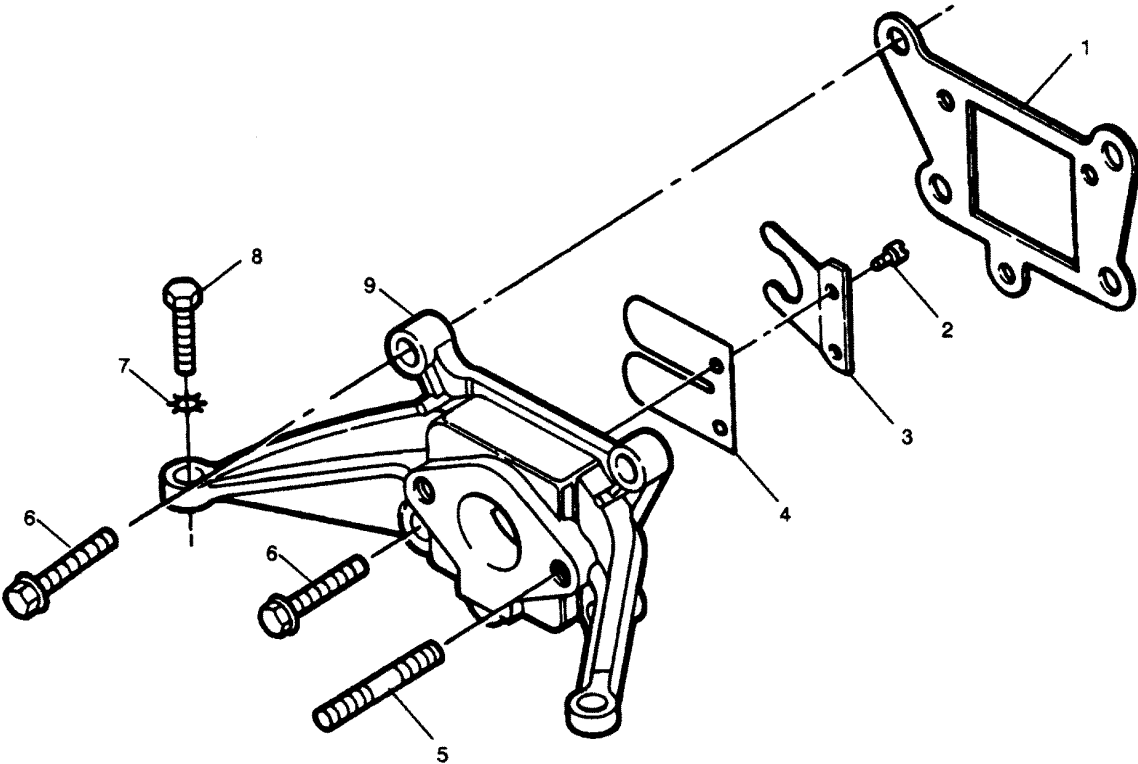

CONTINUED ON NEXT PAGE ➡

POWER HEAD & SUPPORT PLATE

POWER HEAD & SUPPORT PLATE

REF. NO.	PART NO.	SYM.	QTY.	DESCRIPTION
50	FG1022		1	GASKET SET. INCLUDES ITEMS LISTED BELOW
-	F521168		1	CARBURETOR ADAPTER GASKET
-	F521279		1	CYLINDER EXHAUST GASKET
-	F521529-1		1	CYLINDER HEAD GASKET
-	F521906		1	CARBURETOR GASKET

INTAKE SYSTEM

INTAKE SYSTEM

REF. NO.	PART NO.	SYM.	QTY.	DESCRIPTION
1	F521168		1	GASKET, CARBURETOR ADAPTER
2	F1755		2	SCREW, 6 - 32 X 5/16
3	F680161		1	STOP, REED
4	F31160-1		1	REED
5	F433209-1		2	STUD
6	F1532		4	SCREW, 1/4 - 20 X 1
7	F8060		2	WASHER
8	F2008		2	SCREW, 1/4 - 20 X 7/8
9	FS680167		1	CARBURETOR ADAPTER W/REEDS